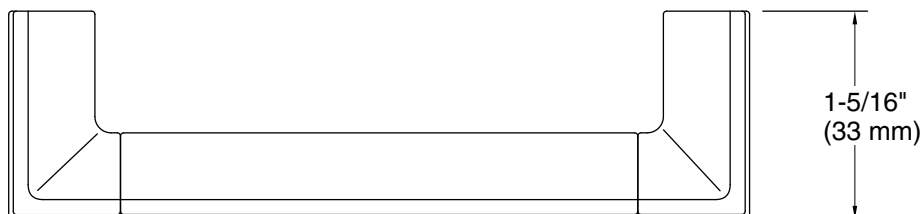

- K-33551-ASB 24" bathroom vanity cabinet with sink and quartz top
- K-33552-ASB 30" bathroom vanity cabinet with sink and quartz top
- K-33553-ASB 36" bathroom vanity cabinet with sink and quartz top
- K-33554-ASB 48" bathroom vanity cabinet with sink and quartz top
- K-33555-ASB 60" bathroom vanity cabinet with sinks and quartz top
- K-33556-ASB 24" x 70" linen tower
- K-33557-ASB 24" x 28" wall cabinet

Technical Information

All product dimensions are nominal.

Material: Zinc

Notes

Install this product according to the installation instructions.