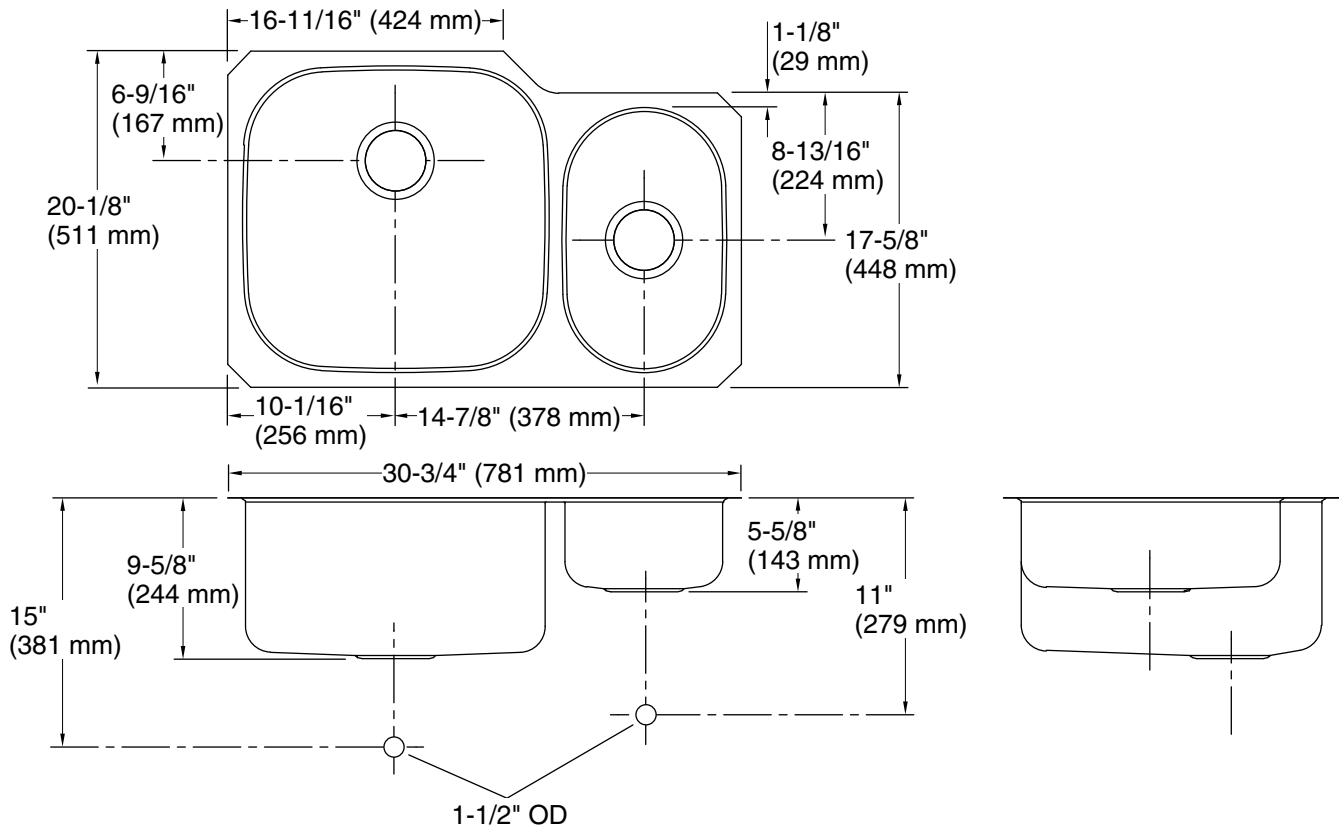

Undertone®
30-3/4" undermount double-bowl kitchen sink
K-3355

Features

- 33" (838 mm) minimum base cabinet width
- Large/small bowls with high/low design
- 9-1/2" depth left bowl and 5-1/2" depth right bowl
- Includes installation hardware

See website for detailed warranty information.

Technical Information

All product dimensions are nominal.

Basin configuration: Large Bowl on Left

Min. base cabinet width: 33" (838 mm)

Bowl area (Right): Length: 9" (229 mm)
 Width: 15" (381 mm)
 Bowl depth: 5-1/2" (140 mm)

Bowl area (Left): Length: 18" (457 mm)
 Width: 18" (457 mm)
 Bowl depth: 9-1/2" (241 mm)

Drain hole: 3-5/8" (92 mm)

Template: 1040559-7, required, included

Notes

Install this product according to the installation instructions.