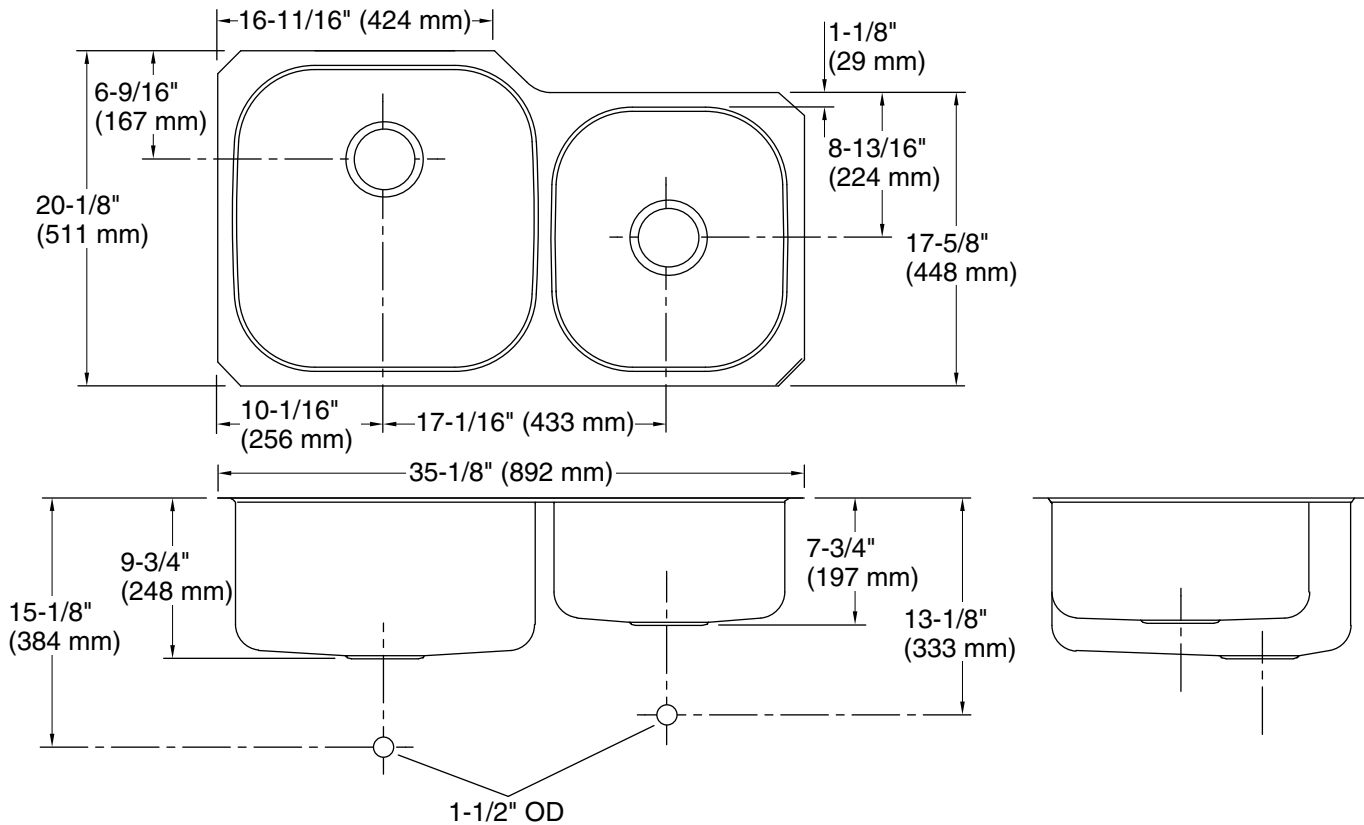

Undertone® Preserve®

35-1/4" undermount double-bowl kitchen sink
K-3356-HCF

Features

- 36" minimum base cabinet width
- Extra-large/medium bowls
- 9-1/2" depth left bowl and 7-1/2" depth right bowl
- Innovative Preserve™ sink resists scratching and withstands everyday wear and tear
- Includes installation hardware
- Minimum base cabinet width: 36"–39" (36" may require cabinet modifications)
- Sink drain with strainer sold separately

Technical Information

All product dimensions are nominal.

Basin configuration: Large Bowl on Left

Min. base cabinet width: 39" (991 mm)

Bowl area (Left): Length: 17-7/8" (454 mm)
Width: 17-7/8" (454 mm)
Bowl depth: 9-1/2" (241 mm)
Water depth: 9-1/2" (241 mm)

Bowl area (Right): Length: 13-3/4" (349 mm)
Width: 15-3/8" (391 mm)
Bowl depth: 7-1/2" (191 mm)
Water depth: 7-1/2" (191 mm)

Drain hole: 3-3/4" (94 mm)

Template: 1217909-7, required, included

Notes

Install this product according to the installation instructions.