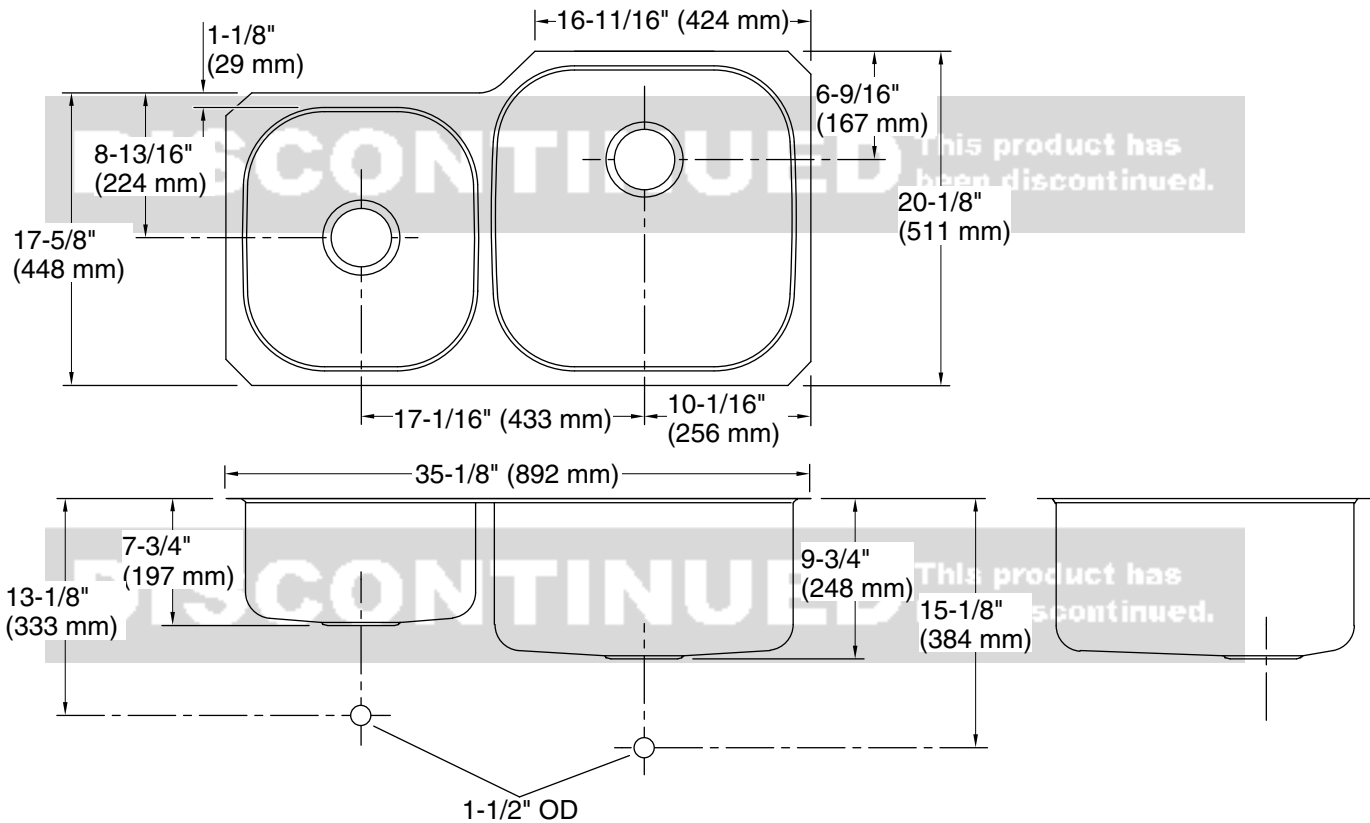

Undertone®
Under-Mount Kitchen Sink
K-3356-L

Features

- 39" (990 mm) minimum base cabinet width
- Extra-large/medium bowls
- Includes installation hardware

Material

- Premium 18-gauge stainless steel

Installation

10-17-2024 23:52 - US/CA

THE BOLD LOOK
OF **KOHLER®**

Technical Information

All product dimensions are nominal.

Basin configuration: Off-set X-large/small

Min. base cabinet width: 39" (991 mm)

Bowl area (Left): Length: 13-3/4" (349 mm)
Width: 15-3/8" (391 mm)
Bowl depth: 7-1/2" (191 mm)
Water depth: 7-1/2" (191 mm)

Bowl area (Right): Length: 17-7/8" (454 mm)
Width: 17-7/8" (454 mm)
Bowl depth: 9-1/2" (241 mm)
Water depth: 9-1/2" (241 mm)

Drain hole: 3-3/4" (94 mm)

Template: 1221368-7, required, included

Notes

Install this product according to the installation instructions.