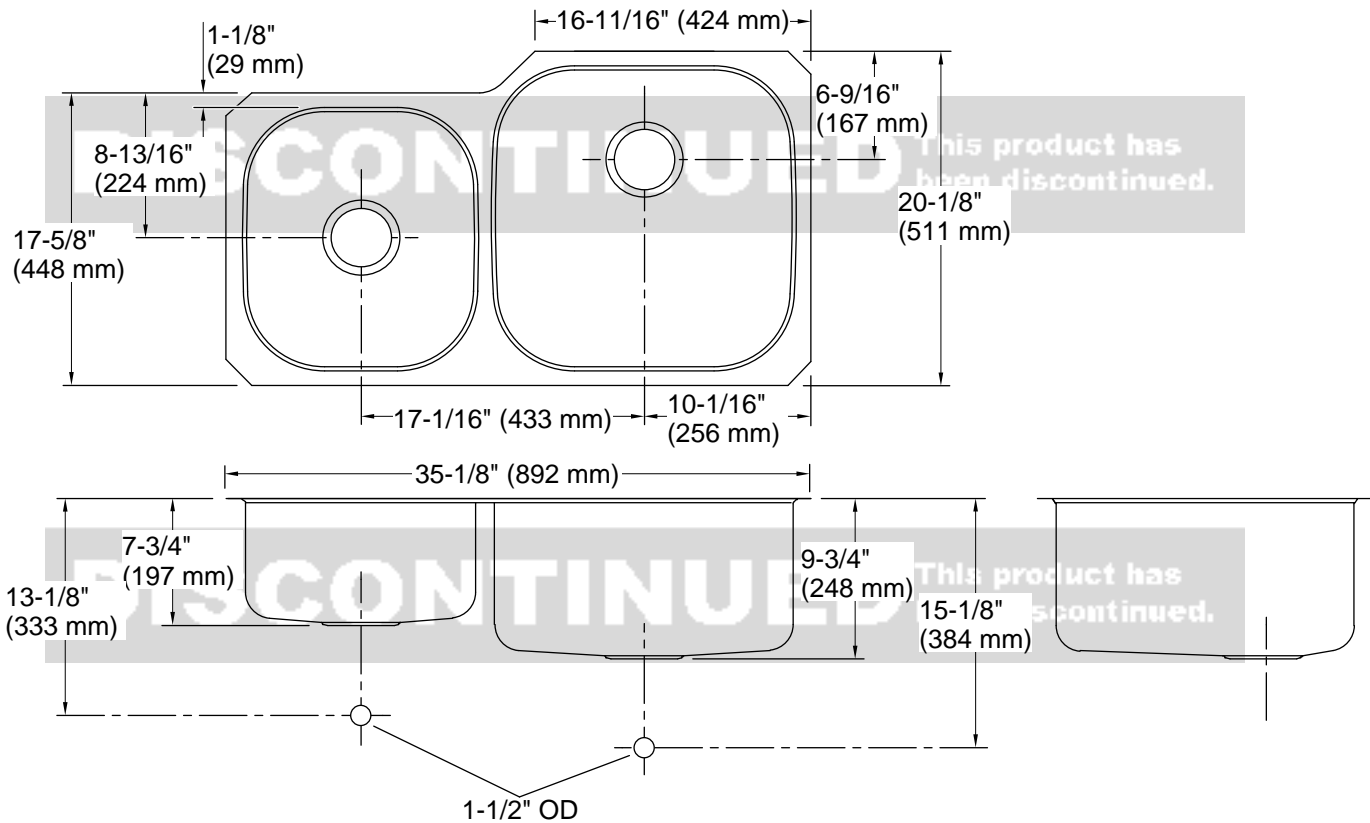

KOHLER®

Undertone® Under-Mount Kitchen Sink K-3356-L

Features

- 39" (990 mm) minimum base cabinet width
- Extra-large/medium bowls
- Includes installation hardware

Material

- Premium 18-gauge stainless steel

1-4-2025 02:09 - US/CA

THE BOLD LOOK
OF **KOHLER®**

Technical Information

All product dimensions are nominal.

Basin configuration: Off-set X-large/small

Min. base cabinet width: 39" (991 mm)

Bowl area (Left): Length: 13-3/4" (349 mm)
Width: 15-3/8" (391 mm)
Bowl depth: 7-1/2" (191 mm)
Water depth: 7-1/2" (191 mm)

Bowl area (Right): Length: 17-7/8" (454 mm)
Width: 17-7/8" (454 mm)
Bowl depth: 9-1/2" (241 mm)
Water depth: 9-1/2" (241 mm)

Drain hole: 3-3/4" (94 mm)

Template: 1221368-7, required, included

Notes

Install this product according to the installation instructions.