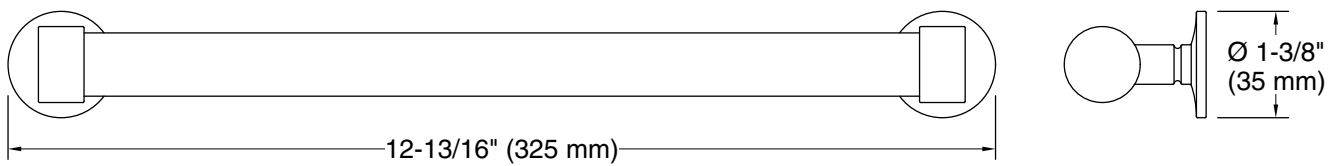

Color tiles intended for reference only.

Color	Code	Description
	CP	Polished Chrome
	BN	Vibrant® Brushed Nickel
	BL	Matte Black
	2MB	Vibrant® Brushed Moderne Brass

Technical Information

All product dimensions are nominal.