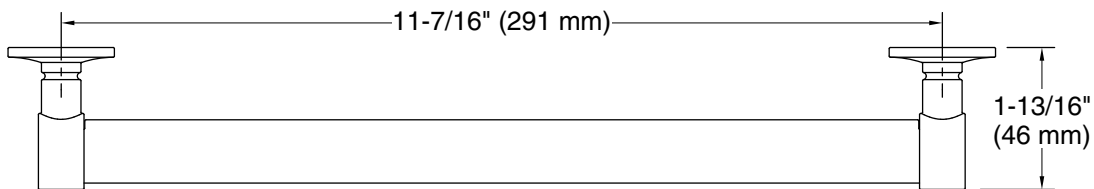

Color tiles intended for reference only.

Color	Code	Description
	CP	Polished Chrome
	BN	Vibrant® Brushed Nickel
	BL	Matte Black
	2MB	Vibrant® Brushed Moderne Brass

Technical Information

All product dimensions are nominal.