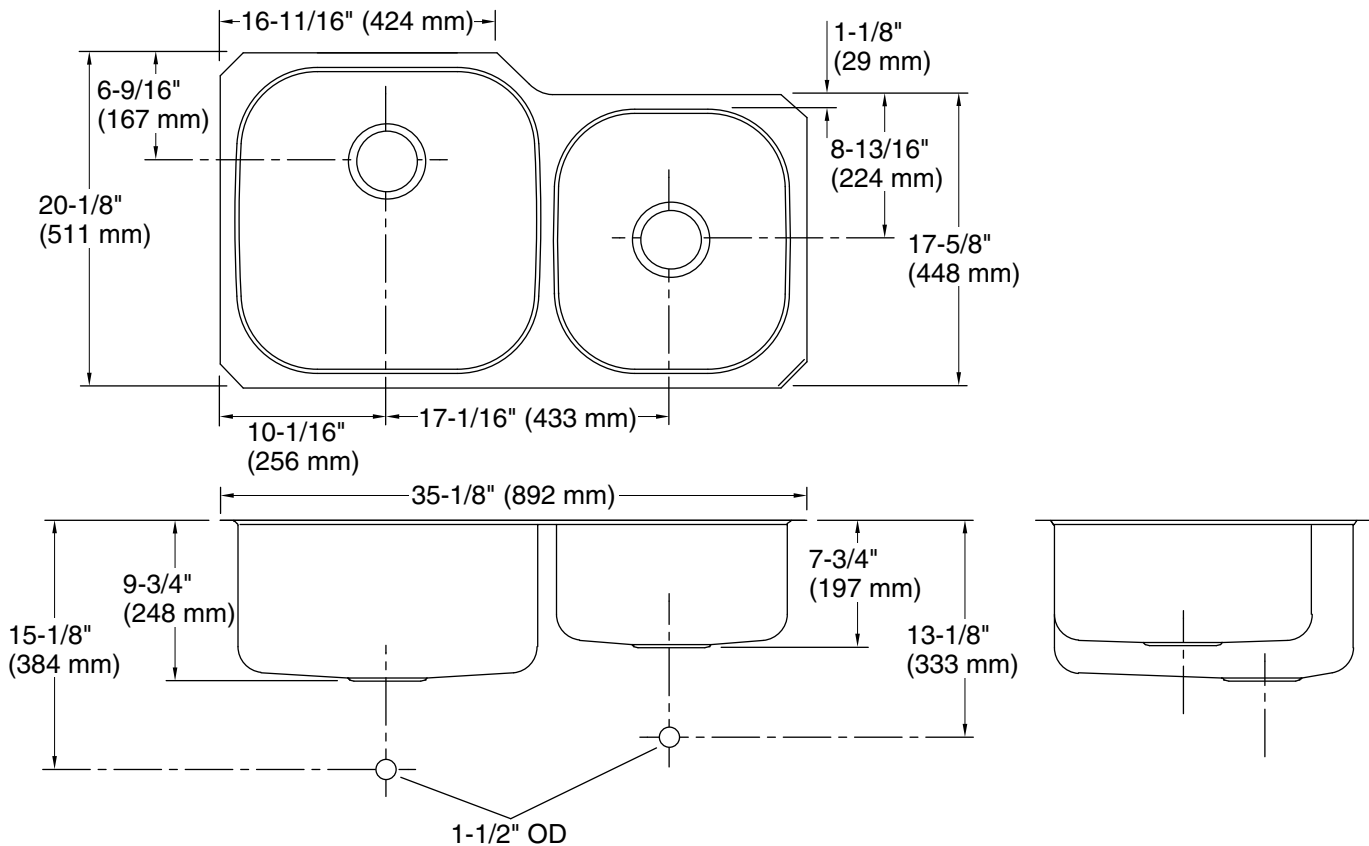

Undertone®

35-1/4" undermount double-bowl kitchen sink
K-3356

Features

- 39" (990 mm) minimum base cabinet width
- Extra-large/medium bowls
- 9-1/2" depth left bowl and 7-1/2" depth right bowl
- Includes installation hardware

10-18-2024 00:04 - US/CA

THE BOLD LOOK
OF **KOHLER®**

Technical Information

All product dimensions are nominal.

Basin configuration: Large Bowl on Left

Min. base cabinet width: 39" (991 mm)

Bowl area (Left): Length: 17-7/8" (454 mm)
Width: 17-7/8" (454 mm)
Bowl depth: 9-1/2" (241 mm)
Water depth: 9-1/2" (241 mm)

Bowl area (Right): Length: 13-3/4" (349 mm)
Width: 15-3/8" (391 mm)
Bowl depth: 7-1/2" (191 mm)
Water depth: 7-1/2" (191 mm)

Template: 1217909-7, required, included

Notes

Install this product according to the installation instructions.