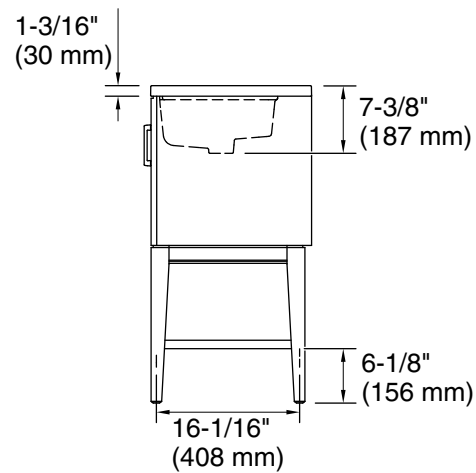

### Features

- Three-way adjustable slow-close door hinges for easy cabinet access
- 18" (457 mm) cabinet interior provides ample storage space
- Finish-matched cabinet interior offers generous clearance for plumbing
- White quartz vanity top adds beauty and long-lasting durability
- Customize your storage with optional accessories such as floor liners, drawer organizers, and perfectly sized containers (sold separately)
- Brushed Nickel hardware included on the White and Slate Grey vanities

## Technical Information

All product dimensions are nominal.