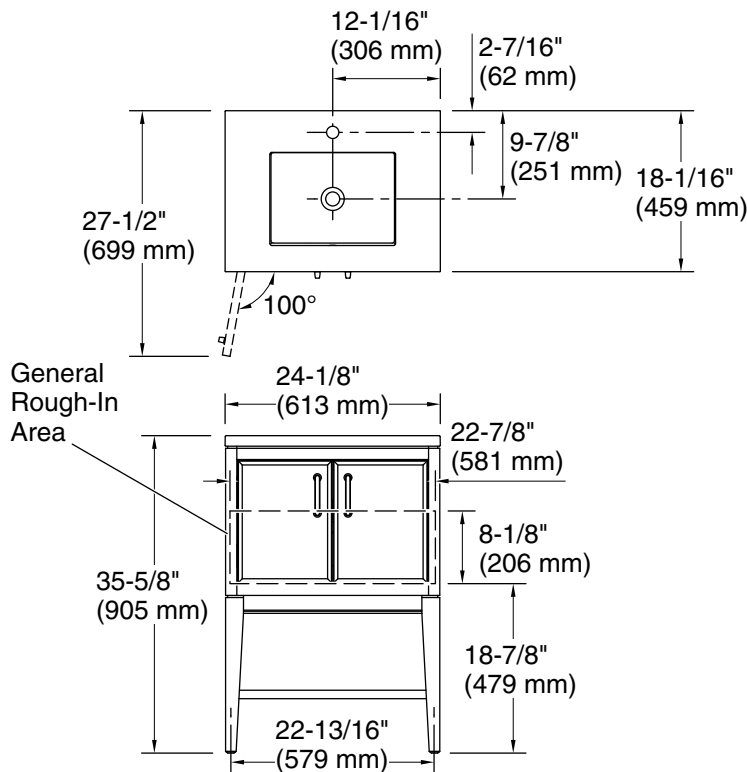

### Features

- Three-way adjustable slow-close door hinges for easy cabinet access
- 18" (457 mm) cabinet interior provides ample storage space
- Finish-matched cabinet interior offers generous clearance for plumbing
- White quartz vanity top adds beauty and long-lasting durability
- Customize your storage with optional accessories such as floor liners, drawer organizers, and perfectly sized containers (sold separately)
- Brushed Nickel hardware included on the White and Slate Grey vanities

## Technical Information

All product dimensions are nominal.