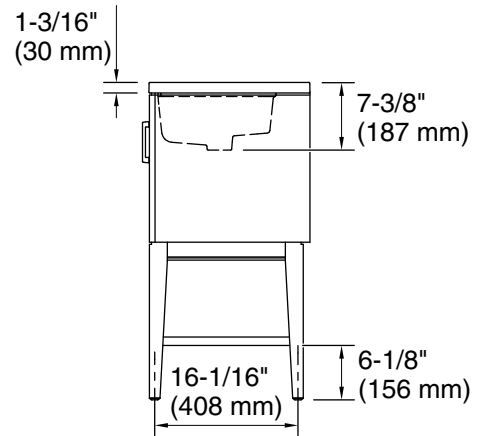

Technical Information

All product dimensions are nominal.

Lighting included: No

Notes

Install this product according to the installation instructions.