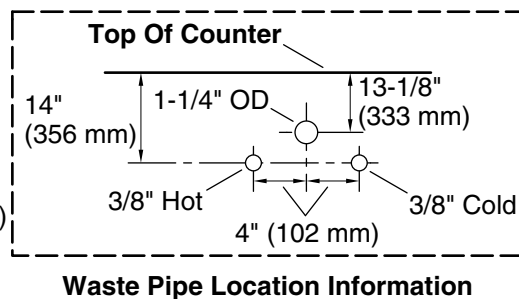

Technical Information

All product dimensions are nominal.

Notes

Install this product according to the installation instructions.