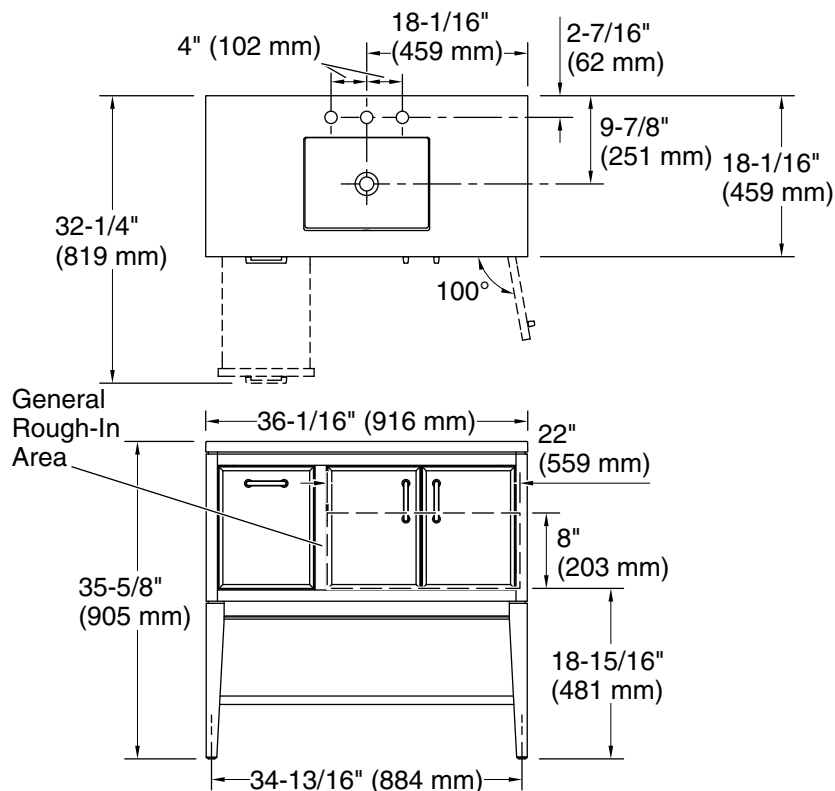

Technical Information

All product dimensions are nominal.

Notes

Install this product according to the installation instructions.