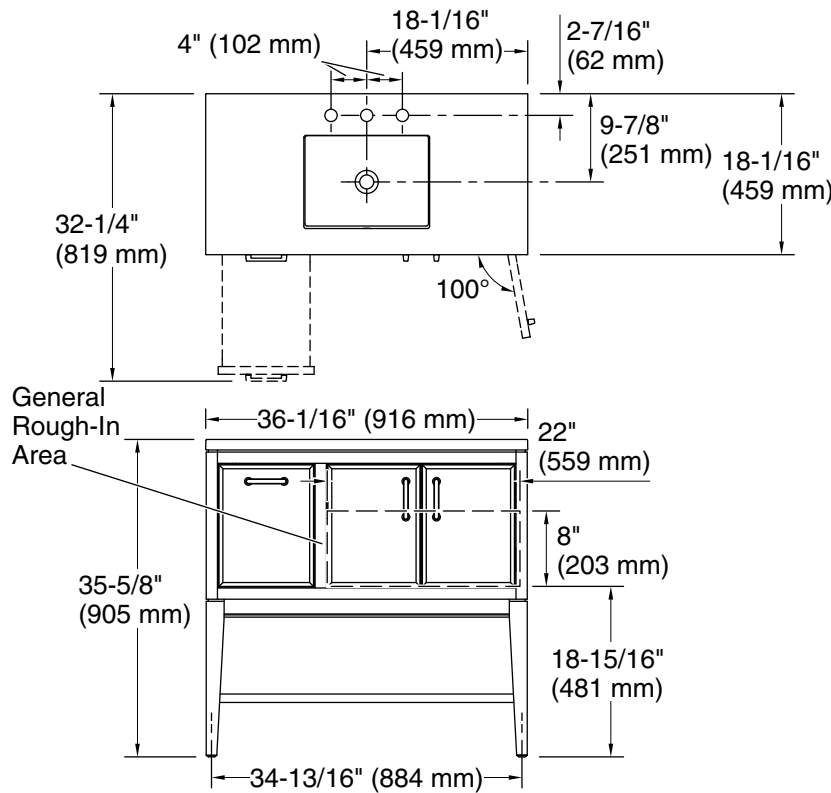

Technical Information

All product dimensions are nominal.

Lighting included: No

Notes

Install this product according to the installation instructions.