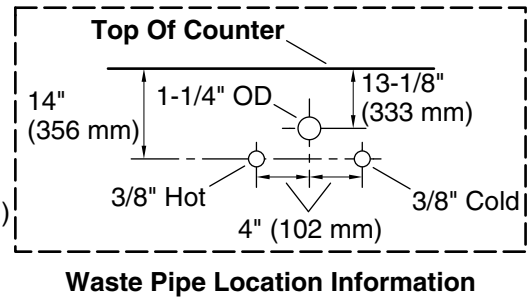

Technical Information

All product dimensions are nominal.

Lighting included: No

Notes

Install this product according to the installation instructions.