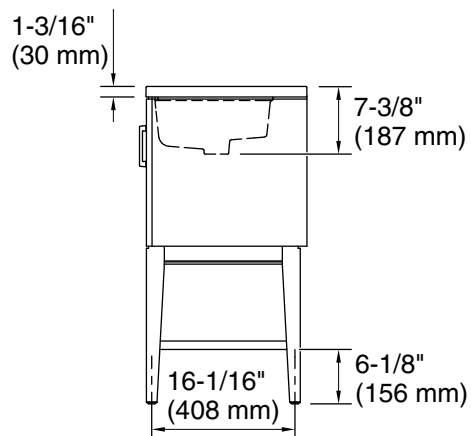

Technical Information

All product dimensions are nominal.

Notes

Install this product according to the installation instructions.