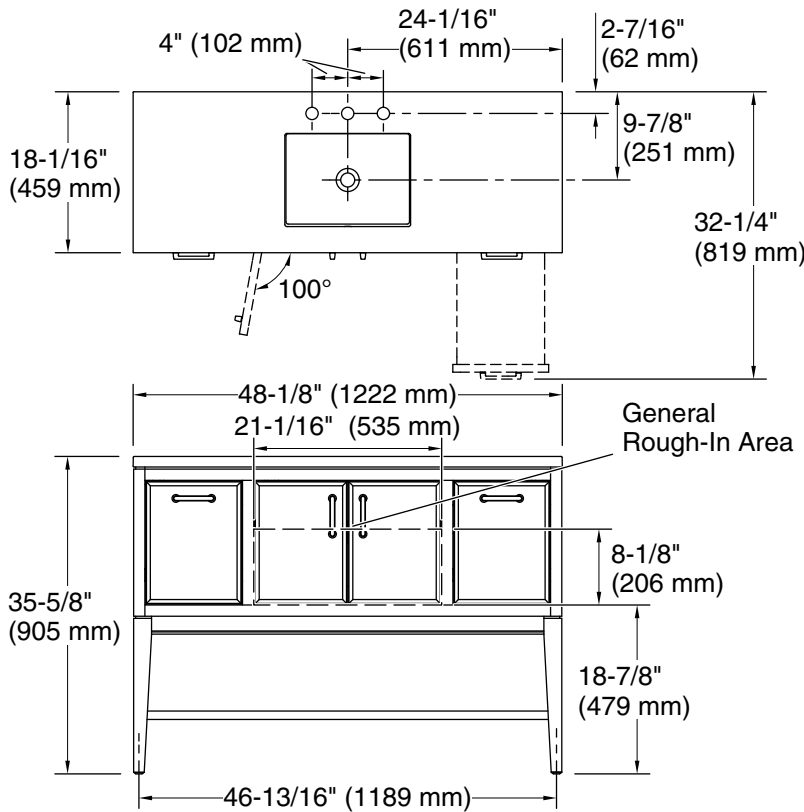

Waste Pipe Location Information