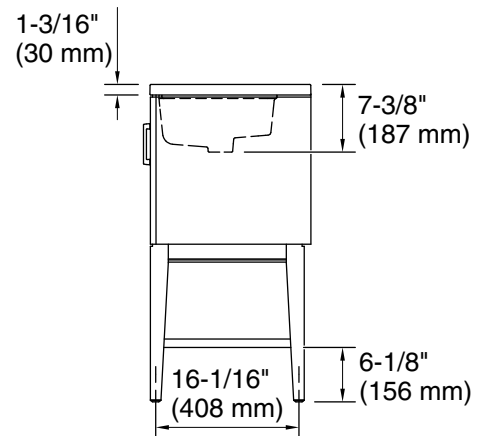

Features

- Two full-extension 12-3/4" (325 mm) drawers with soft-close side-mount slides
- Three-way adjustable slow-close door hinges for easy cabinet access
- 18" (457 mm) cabinet interior provides ample storage space
- Finish-matched cabinet interior offers generous clearance for plumbing
- White quartz vanity top adds beauty and long-lasting durability
- Customize your storage with optional accessories such as floor liners, drawer organizers, and perfectly sized containers (sold separately)
- Brushed Nickel hardware included on the White and Slate Grey vanities

Technical Information

All product dimensions are nominal.

Notes

Install this product according to the installation instructions.