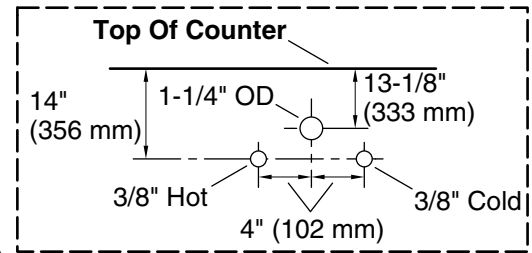

Waste Pipe Location Information