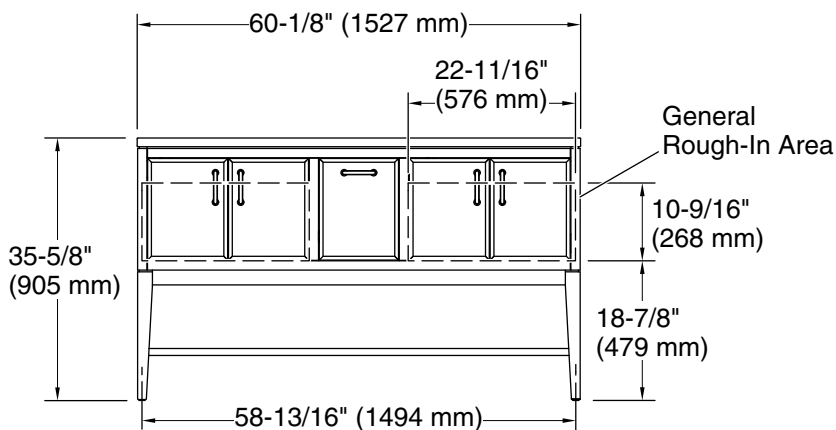

### Features

- One full-extension 12-3/4" (325 mm) drawer with soft-close side-mount slides
- Two 18" (457 mm) cabinet interior spaces provide ample storage
- Three-way adjustable slow-close door hinges for easy cabinet access
- Finish-matched cabinet interior offers generous clearance for plumbing
- White quartz vanity top adds beauty and long-lasting durability
- Customize your storage with optional accessories such as floor liners, drawer organizers, and perfectly sized containers (sold separately)
- Brushed Nickel hardware included on the White and Slate Grey vanities

## Technical Information

All product dimensions are nominal.