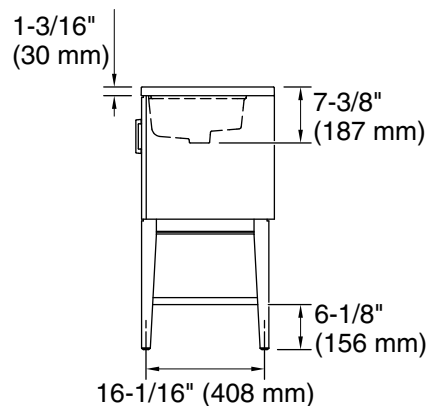

### Features

- One full-extension 12-3/4" (325 mm) drawer with soft-close side-mount slides
- Two 18" (457 mm) cabinet interior spaces provide ample storage
- Three-way adjustable slow-close door hinges for easy cabinet access
- Finish-matched cabinet interior offers generous clearance for plumbing
- White quartz vanity top adds beauty and long-lasting durability
- Customize your storage with optional accessories such as floor liners, drawer organizers, and perfectly sized containers (sold separately)
- Brushed Nickel hardware included on the White and Slate Grey vanities

## Technical Information

All product dimensions are nominal.