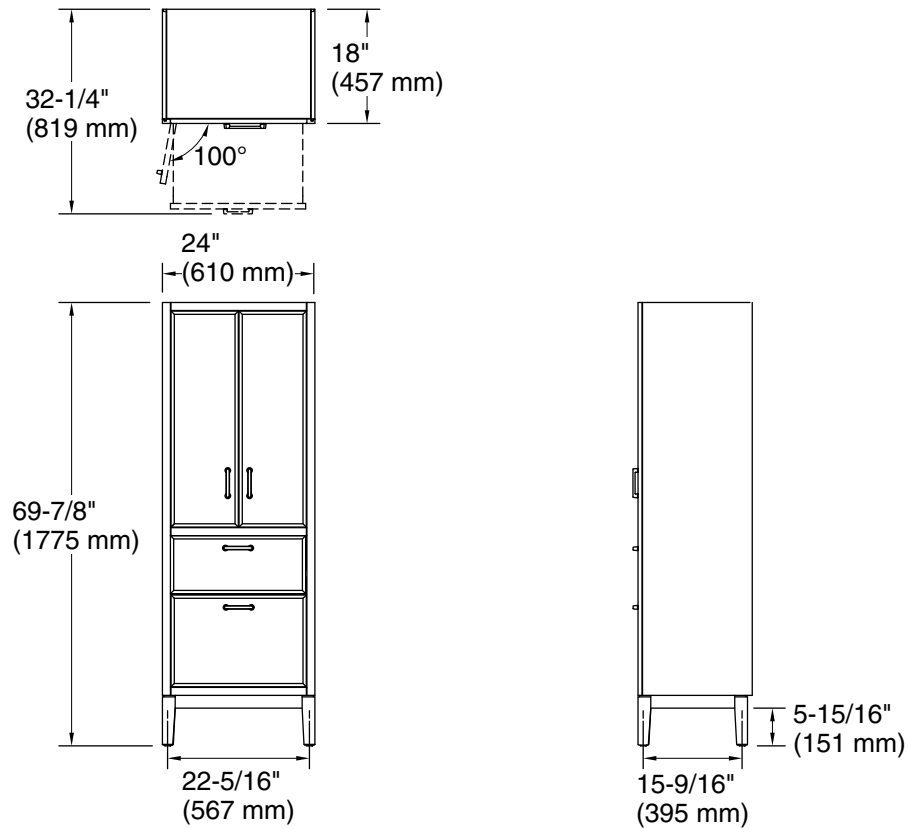

Technical Information

All product dimensions are nominal.

Notes

Install this product according to the installation instructions.