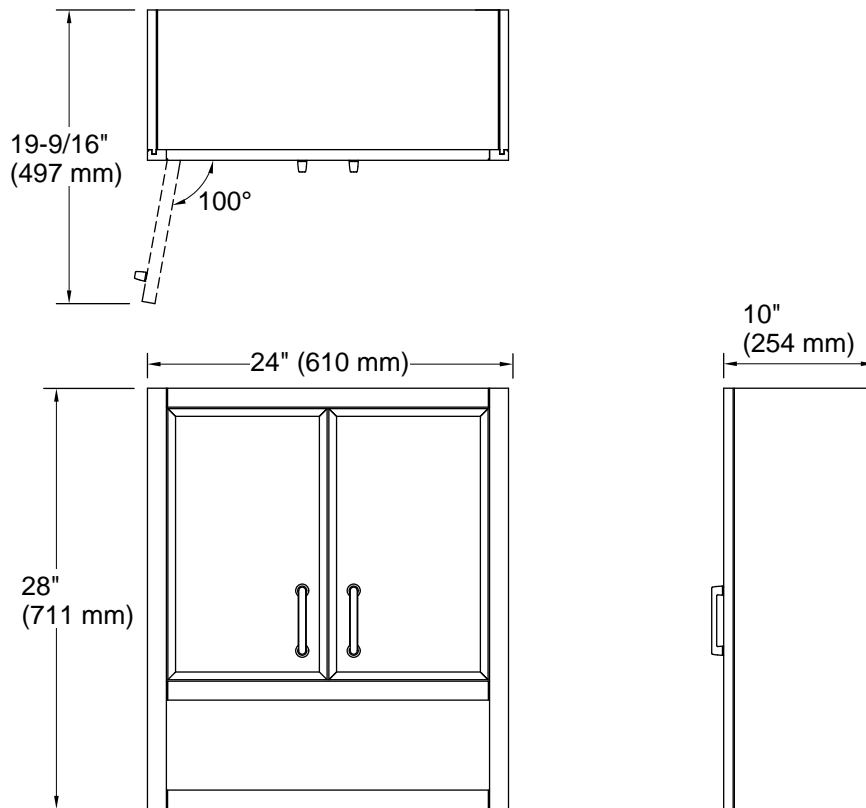

Technical Information

All product dimensions are nominal.

Notes

Install this product according to the installation instructions.