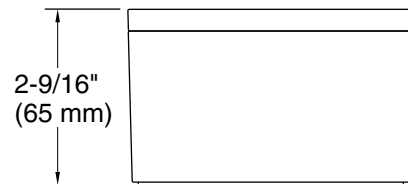

Technical Information

All product dimensions are nominal.

Material: Plastic