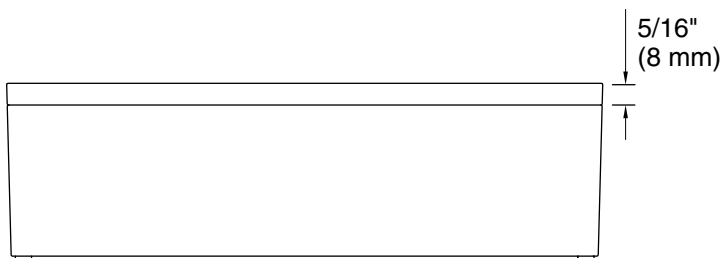

Technical Information

All product dimensions are nominal.

Material: Plastic