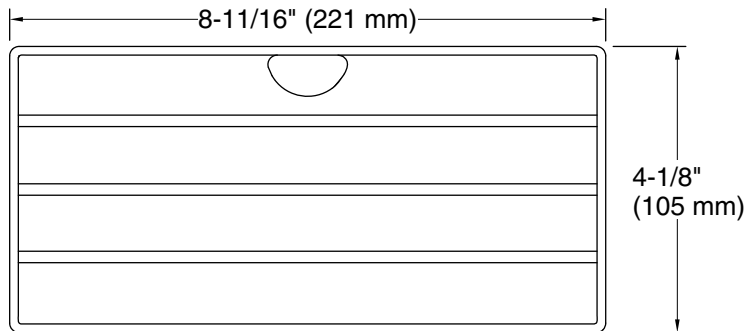

Technical Information

All product dimensions are nominal.

Material: Plastic