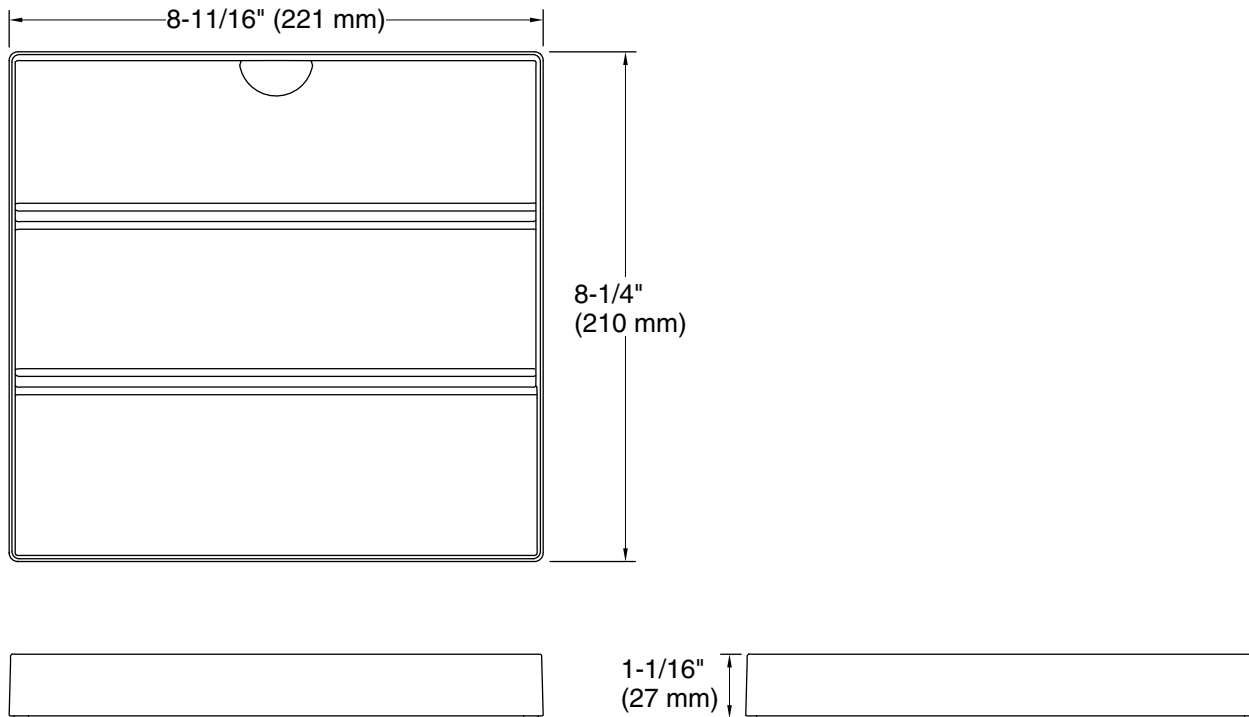

Technical Information

All product dimensions are nominal.

Material: Plastic