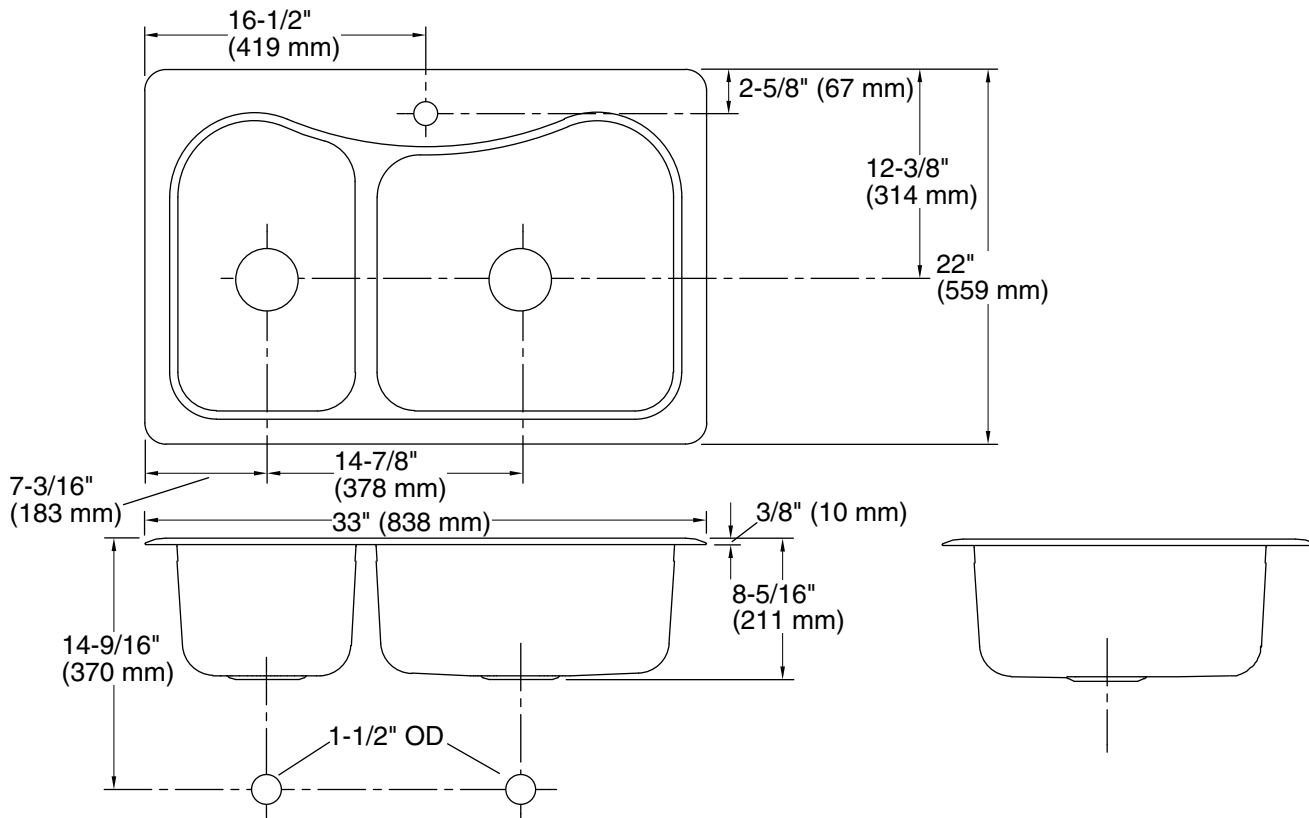

Staccato™

33" top-mount double-bowl kitchen sink
K-3361-1

Features

- 36" minimum base cabinet width
- Large/medium bowls
- 8" (203 mm) depth
- Single faucet hole
- Includes installation hardware
- Includes hardwood cutting board

11-10-2024 19:26 - US/CA

THE BOLD LOOK
OF **KOHLER**®

Technical Information

All product dimensions are nominal.

Basin configuration:	Large Bowl on Right
Cutout:	Top-mount, 32-1/2" x 21-1/2" (826 mm x 546 mm) with 1" (25 mm) radius corners
Center(s):	8" (203 mm)
Min. base cabinet width:	36" (914 mm)
Bowl area (Left):	Length: 17-1/16" (433 mm) Width: 10-7/16" (265 mm) Bowl depth: 8" (203 mm)
Bowl area (Right):	Length: 17-7/16" (443 mm) Width: 17-1/16" (433 mm) Bowl depth: 8" (203 mm)
Number of deck holes:	1
Faucet hole(s):	1-7/16" (37 mm)
Drain hole:	3-5/8" (92 mm)