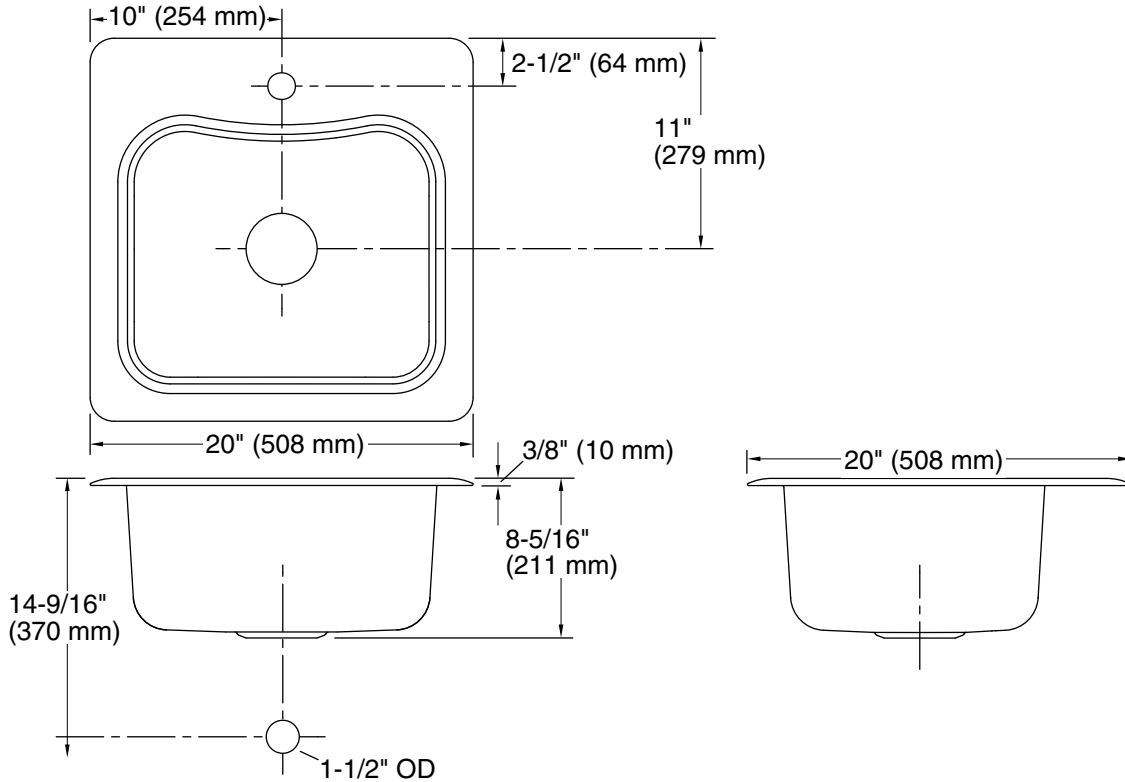

Staccato™
20" top-mount single-bowl bar sink
K-3363-1

Features

- 22" (559 mm) minimum base cabinet width
- Single bowl
- 8" (203 mm) depth
- Single faucet hole
- Includes installation hardware

Material

- Premium 18-gauge stainless steel

11-4-2024 00:22 - US/CA

THE BOLD LOOK
OF **KOHLER®**

Technical Information

All product dimensions are nominal.

Basin configuration:	Single Bowl
Cutout:	Top-mount, 19-1/2" x 1" (495 mm x 25 mm) with 19-1/2" (495 mm) radius corners
Center(s):	8" (203 mm)
Bowl area (Only):	Length: 16-1/8" (410 mm) Width: 13-9/16" (345 mm) Bowl depth: 8" (203 mm) Water depth: 8" (203 mm)
Number of deck holes:	1
Faucet hole(s):	1-7/16" (37 mm)
Drain hole:	3-5/8" (92 mm)