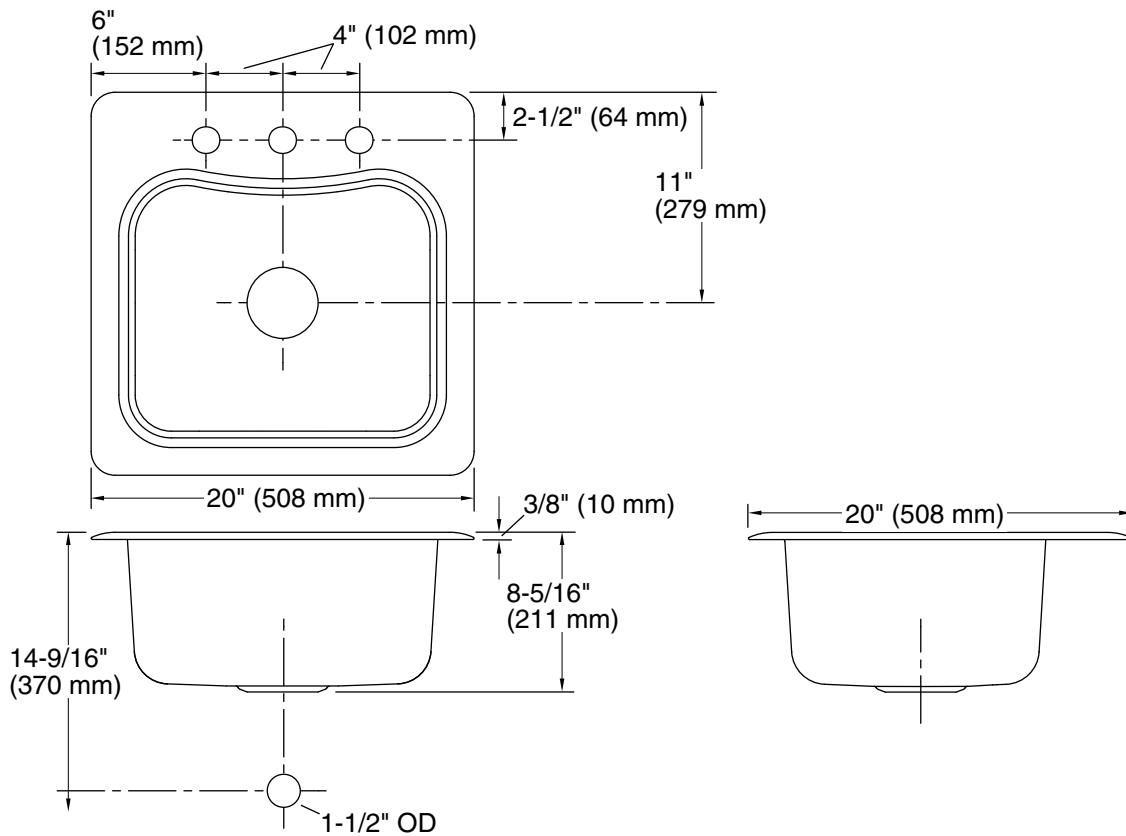

Staccato™

20" top-mount single-bowl bar sink
K-3363-3

Features

- 22" (559 mm) minimum base cabinet width
- Single bowl
- 8" (203 mm) depth
- Three faucet holes
- Includes installation hardware

Material

- Premium 18-gauge stainless steel

11-3-2024 22:02 - US/CA

THE BOLD LOOK
OF **KOHLER**®

Technical Information

All product dimensions are nominal.

Basin configuration:	Single Bowl
Cutout:	Top-mount, 19-1/2" x 1" (495 mm x 25 mm) with 19-1/2" (495 mm) radius corners
Center(s):	8" (203 mm)
Bowl area (Only):	Length: 16-1/8" (410 mm) Width: 13-9/16" (345 mm) Bowl depth: 8" (203 mm) Water depth: 8" (203 mm)
Number of deck holes:	3
Faucet hole(s):	1-7/16" (37 mm)
Drain hole:	3-5/8" (92 mm)