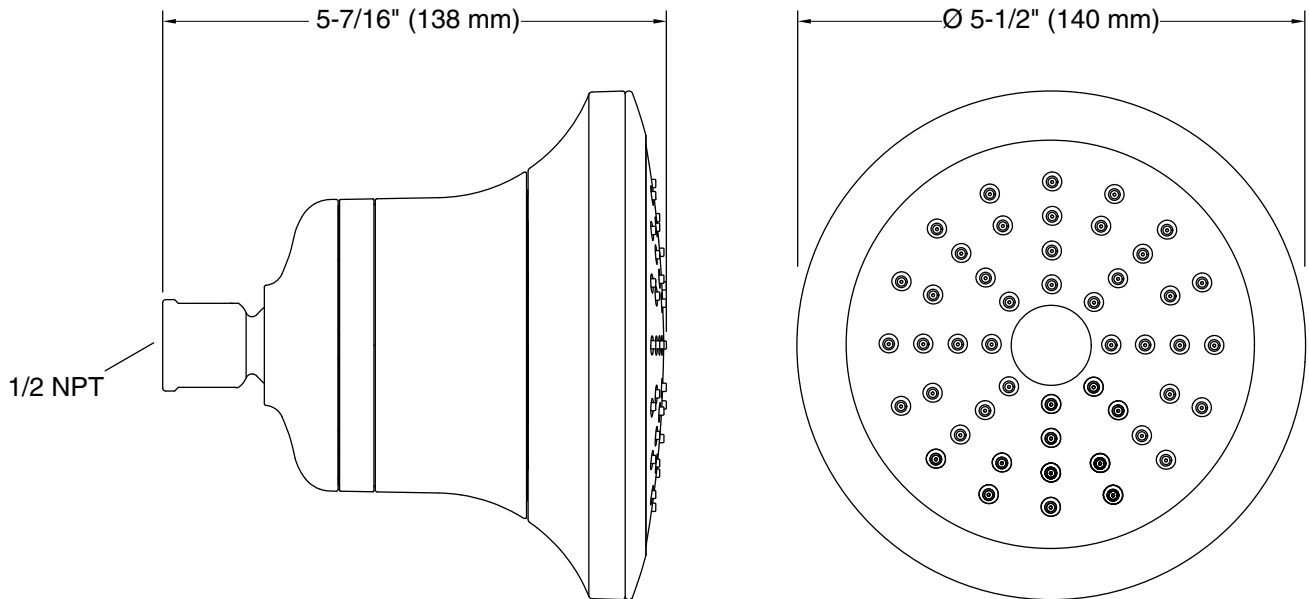

Technical Information

All product dimensions are nominal.

Handshower:

Rated maximum flow: 0 gal/min (0 l/min)

Showerhead/Body Spray:

Rated maximum flow: 1.75 gal/min (6.6 l/min)

Notes

For use with automatic compensating valves rated at 1.4 gal/min (5.3 l/min) or less.

Install this product according to the installation guide.