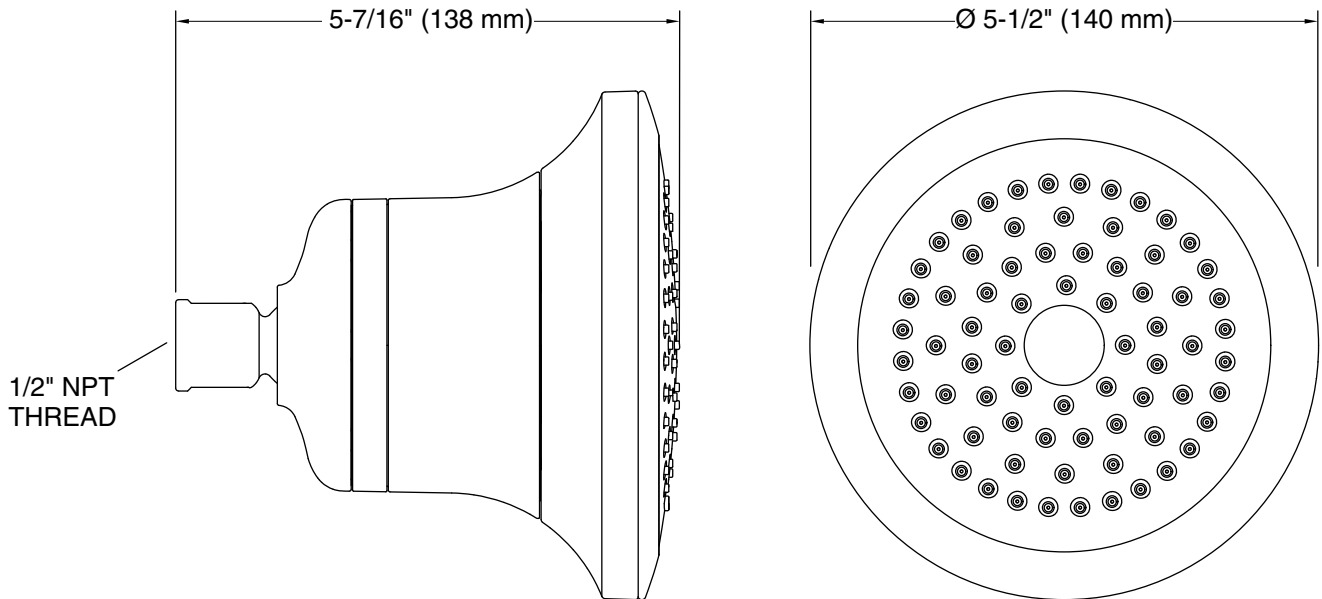

### Features

- Single-function showerhead with 5-1/2" (140 mm) diameter sprayface
- Five-layer filtration system reduces scale buildup in your shower and includes an activated carbon filter to reduce impurities such as chlorine and heavy metals
- Recommend replacing filter every six months for optimum performance
- Integrated dial tracks suggested filter replacement date
- Filter easily slides out with a 30° turn of the sprayface
- Optimized sprayface minimizes wasteful overspray and increases cleaning and hair-rinsing performance
- Full coverage spray produces an encompassing spray ideal for everyday use
- MasterClean™ sprayface features an easy-to-clean surface that withstands mineral buildup and maximizes spray performance
- 2.5 gpm (9.5 lpm) maximum flow rate at 45 psi (3.1 bar)
- Box includes: Showerhead, one filter, wrench, sealant tape
- K-33632 replacement filters available (sold separately)

### Installation

- 1/2 -14 NPT connection
- Shower arm and flange sold separately

### Technical Information

All product dimensions are nominal.