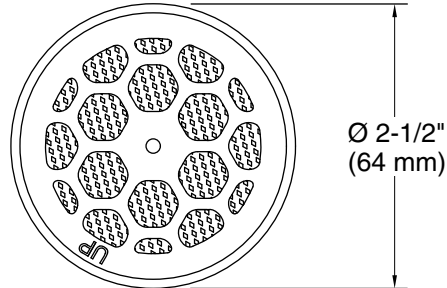

Technical Information

All product dimensions are nominal.

Notes

Install this product according to the installation guide.