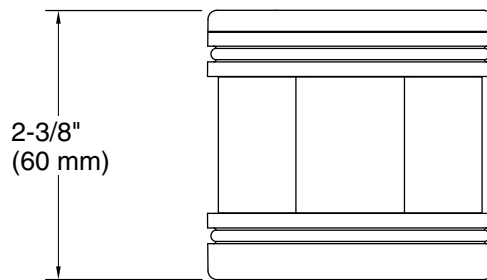

Technical Information

All product dimensions are nominal.

Notes

Install this product according to the installation guide.