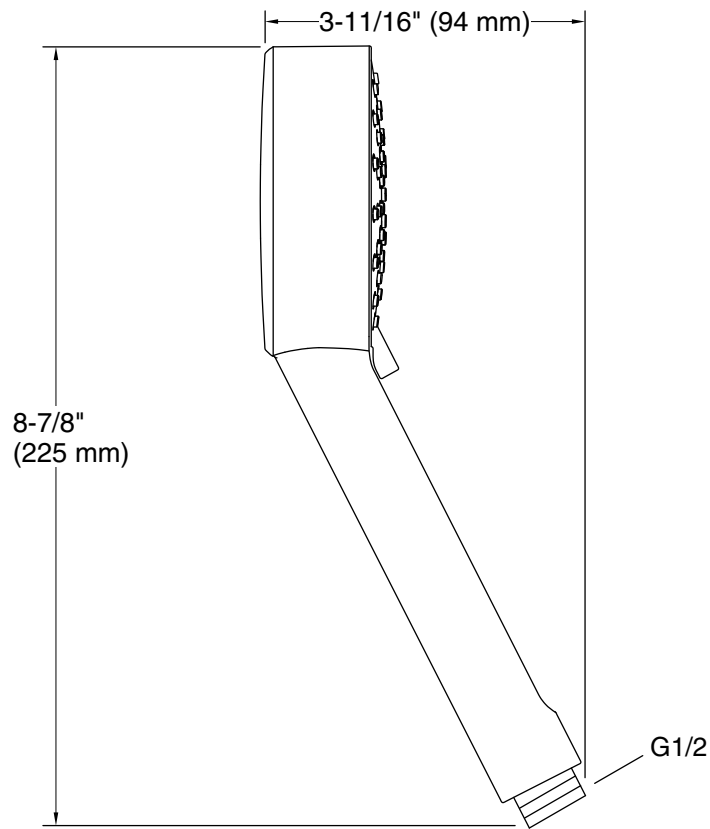

Features

- Advanced spray engine provides three alternate experiences: wide coverage, intense drenching, and targeted spray
- Wide coverage spray produces an encompassing spray for everyday use
- Intense drenching spray delivers a forceful spray ideal for rinsing shampoo from hair
- Targeted spray is a focused stream for targeting sore muscles or use as a utility spray
- Thumb tab allows for a smooth transition between sprays
- Combination of balance, weight, grip, and angle makes this handshower comfortable and easy to use
- MasterClean™ sprayface features an easy-to-clean surface that withstands mineral buildup and maximizes spray performance
- 1.75 gpm (6.6 lpm) maximum handshower flow rate at 80 psi (5.5 bar)
- Coordinates with other products in the Elate collection
- This product can help a building earn Water Efficiency points in LEED® Green Building Rating System

Material

- KOHLER finishes resist corrosion and tarnishing

Installation

- Bracket or slidebar required for wall-mount installation
- Deck-mount holder required for deck-mount installation

Codes/Standards

ASME A112.18.1/CSA B125.1
DOE - Energy Policy Act 1992
EPA WaterSense®
California Energy Commission (CEC)

Technical Information

All product dimensions are nominal.

Spout:

Handshower rated max flow: 1.75 gal/min (6.6 l/min)

Notes

Install this product according to the installation instructions.