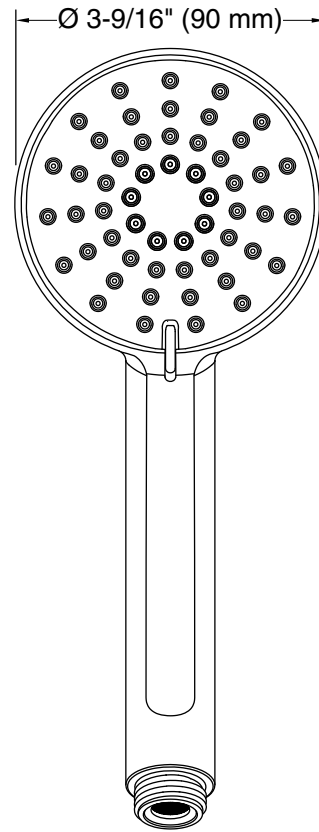

Features

- Advanced spray engine provides three alternate experiences: wide coverage, intense drenching, and targeted spray
- Wide coverage spray produces an encompassing spray for everyday use
- Intense drenching spray delivers a forceful spray ideal for rinsing shampoo from hair
- Targeted spray is a focused stream for targeting sore muscles or use as a utility spray
- Thumb tab allows for a smooth transition between sprays
- Combination of balance, weight, grip, and angle makes this handshower comfortable and easy to use
- MasterClean™ sprayface features an easy-to-clean surface that withstands mineral buildup and maximizes spray performance
- 1.75 gpm (6.6 lpm) maximum handshower flow rate at 80 psi (5.5 bar)
- Coordinates with other products in the Elate collection
- This product can help a building earn Water Efficiency points in LEED® Green Building Rating System

Material

- KOHLER finishes resist corrosion and tarnishing

Installation

- Bracket or slidebar required for wall-mount installation
- Deck-mount holder required for deck-mount installation

Codes/Standards

ASME A112.18.1/CSA B125.1
DOE - Energy Policy Act 1992
EPA WaterSense®
California Energy Commission (CEC)

Technical Information

All product dimensions are nominal.

Spout:

Handshower rated max flow: 1.75 gal/min (6.6 l/min)

Notes

Install this product according to the installation instructions.