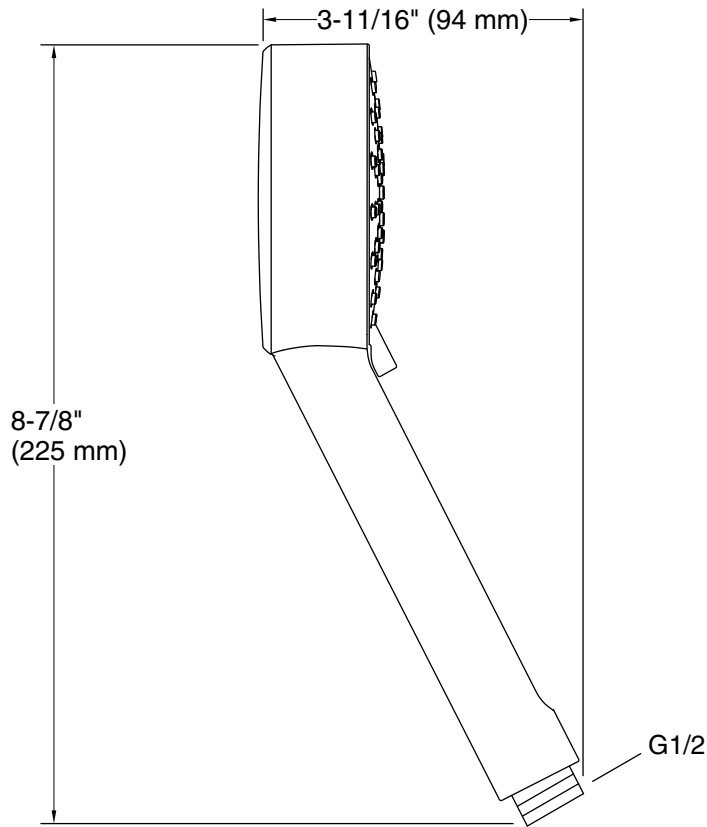

Features

- Advanced spray engine provides three alternate experiences: wide coverage, intense drenching, and targeted spray
- Wide coverage spray produces an encompassing spray for everyday use
- Intense drenching spray delivers a forceful spray ideal for rinsing shampoo from hair
- Targeted spray is a focused stream for targeting sore muscles or use as a utility spray
- Thumb tab allows for a smooth transition between sprays
- Combination of balance, weight, grip, and angle makes this handshower comfortable and easy to use
- MasterClean™ sprayface features an easy-to-clean surface that withstands mineral buildup and maximizes spray performance
- 1.5 gpm (5.7 lpm) maximum handshower flow rate at 80 psi (5.5 bar)
- This product can help a building earn Water Efficiency points in LEED® Green Building Rating System
- Coordinates with other products in the Elate collection

Material

- KOHLER finishes resist corrosion and tarnishing

Installation

- Bracket or sidebar required for wall-mount installation
- Deck-mount holder required for deck-mount installation

Codes/Standards

ASME A112.18.1/CSA B125.1
DOE - Energy Policy Act 1992
EPA WaterSense®
California Energy Commission (CEC)

Technical Information

All product dimensions are nominal.

Spout:

Handshower rated max flow: 1.5 gal/min (5.7 l/min)

Notes

For use with automatic compensating valves rated at 1.50 gal/min (5.7 l/min) or less.