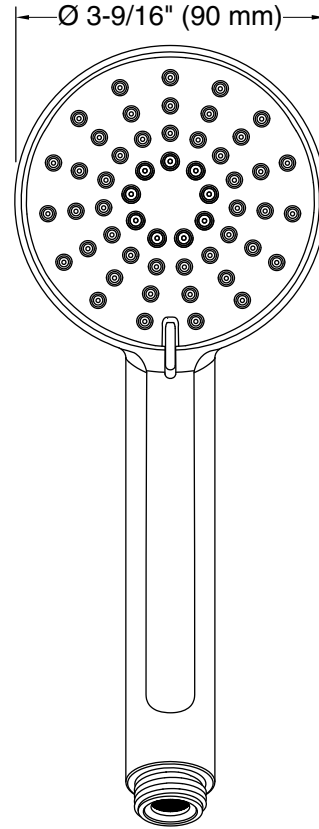

Features

- Advanced spray engine provides three alternate experiences: wide coverage, intense drenching, and targeted spray
- Wide coverage spray produces an encompassing spray for everyday use
- Intense drenching spray delivers a forceful spray ideal for rinsing shampoo from hair
- Targeted spray is a focused stream for targeting sore muscles or use as a utility spray
- Thumb tab allows for a smooth transition between sprays
- Combination of balance, weight, grip, and angle makes this handshower comfortable and easy to use
- MasterClean™ sprayface features an easy-to-clean surface that withstands mineral buildup and maximizes spray performance
- 1.5 gpm (5.7 lpm) maximum handshower flow rate at 80 psi (5.5 bar)
- This product can help a building earn Water Efficiency points in LEED® Green Building Rating System
- Coordinates with other products in the Elate collection

Material

- KOHLER finishes resist corrosion and tarnishing

Installation

- Bracket or sidebar required for wall-mount installation
- Deck-mount holder required for deck-mount installation

Codes/Standards

ASME A112.18.1/CSA B125.1
DOE - Energy Policy Act 1992
EPA WaterSense®
California Energy Commission (CEC)

Technical Information

All product dimensions are nominal.

Spout:

Handshower rated max flow: 1.5 gal/min (5.7 l/min)

Notes

For use with automatic compensating valves rated at 1.50 gal/min (5.7 l/min) or less.