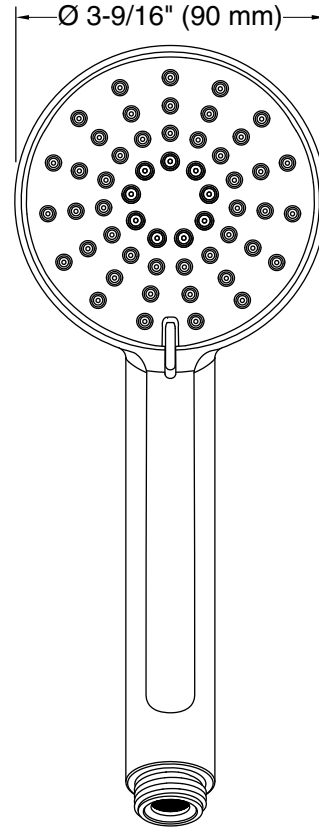

### Features

- Advanced spray engine provides three alternate experiences: wide coverage, intense drenching, and targeted spray
- Wide coverage spray produces an encompassing spray for everyday use
- Intense drenching spray delivers a forceful spray ideal for rinsing shampoo from hair
- Targeted spray is a focused stream for targeting sore muscles or use as a utility spray
- Thumb tab allows for a smooth transition between sprays
- Combination of balance, weight, grip, and angle makes this handshower comfortable and easy to use
- MasterClean™ sprayface features an easy-to-clean surface that withstands mineral buildup and maximizes spray performance
- 2.5 gpm (9.5 lpm) maximum handshower flow rate at 80 psi (5.5 bar)
- Coordinates with other products in the Elate collection

### Technical Information

All product dimensions are nominal.

### Spout:

Handshower rated max flow: 2.5 gal/min (9.5 l/min)