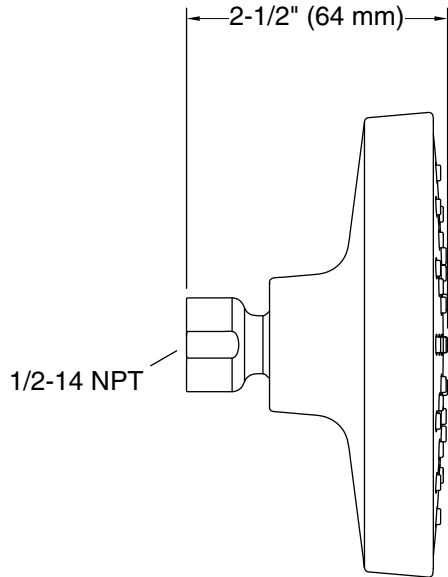

Features

- Full coverage spray produces an encompassing spray ideal for everyday use
- 1.75 gpm (6.6 lpm) maximum flow rate at 45 psi (3.1 bar)
- MasterClean™ sprayface features an easy-to-clean surface that withstands mineral buildup and maximizes spray performance
- Coordinates with other products in the Elate collection
- This product can help a building earn Water Efficiency points in LEED® Green Building Rating System

Material

- Durable material construction
- KOHLER finishes resist corrosion and tarnishing

Installation

- Wall-mount
- 1/2" -14 NPT connection
- Shower arm and flange sold separately

Codes/Standards

ASME A112.18.1/CSA B125.1
DOE - Energy Policy Act 1992
EPA WaterSense®
California Energy Commission (CEC)

Technical Information

All product dimensions are nominal.

Spout:

Handshower rated max flow: 1.75 gal/min (6.6 l/min)

Shower/Rainhead rated max flow: 1.75 gal/min (6.6 l/min)

Notes

Install this product according to the installation instructions.