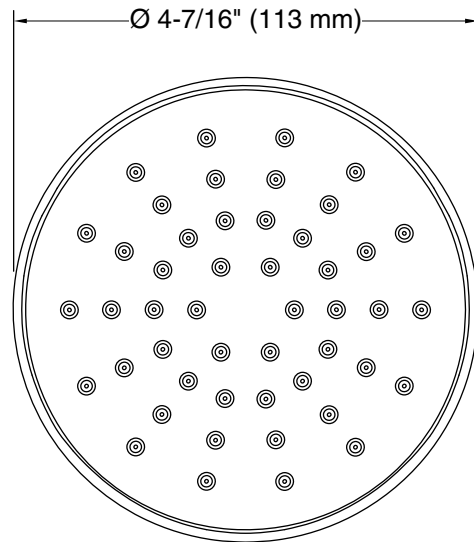

Features

- Full coverage spray produces an encompassing spray ideal for everyday use
- 1.75 gpm (6.6 lpm) maximum flow rate at 45 psi (3.1 bar)
- MasterClean™ sprayface features an easy-to-clean surface that withstands mineral buildup and maximizes spray performance
- Coordinates with other products in the Elate collection
- This product can help a building earn Water Efficiency points in LEED® Green Building Rating System

Material

- Durable material construction
- KOHLER finishes resist corrosion and tarnishing

Installation

- Wall-mount
- 1/2" -14 NPT connection
- Shower arm and flange sold separately

Codes/Standards

ASME A112.18.1/CSA B125.1
DOE - Energy Policy Act 1992
EPA WaterSense®
California Energy Commission (CEC)

Technical Information

All product dimensions are nominal.

Spout:

Handshower rated max flow: 1.75 gal/min (6.6 l/min)

Shower/Rainhead rated max flow: 1.75 gal/min (6.6 l/min)

Notes

Install this product according to the installation instructions.