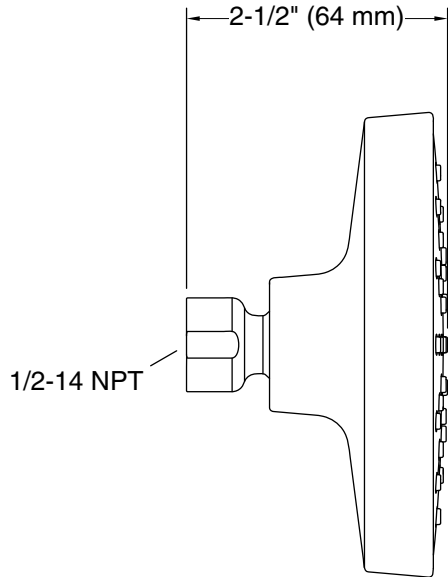

Features

- Full coverage spray produces an encompassing spray ideal for everyday use
- 1.5 gpm (5.7 lpm) maximum flow rate at 45 psi (3.1 bar)
- MasterClean™ sprayface features an easy-to-clean surface that withstands mineral buildup and maximizes spray performance
- Coordinates with other products in the Elate collection
- This product can help a building earn Water Efficiency points in LEED® Green Building Rating System

Material

- Durable material construction
- KOHLER finishes resist corrosion and tarnishing

Installation

- Wall-mount
- 1/2" -14 NPT connection
- Shower arm and flange sold separately

Codes/Standards

ASME A112.18.1/CSA B125.1
DOE - Energy Policy Act 1992
EPA WaterSense®
California Energy Commission (CEC)

Technical Information

All product dimensions are nominal.

Spout:

Handshower rated max flow: 1.5 gal/min (5.7 l/min)

Shower/Rainhead rated max flow: 1.5 gal/min (5.7 l/min)

Notes

Install this product according to the installation instructions.