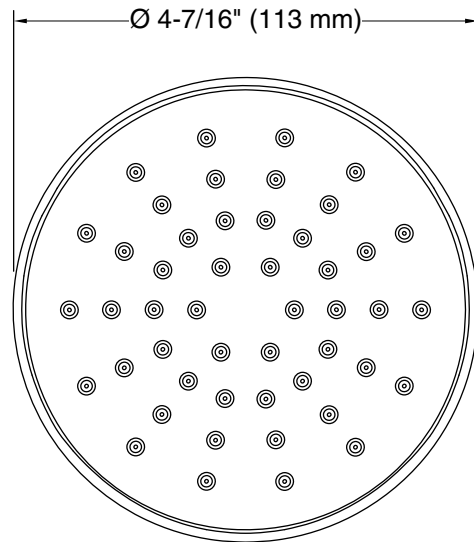

Features

- Full coverage spray produces an encompassing spray ideal for everyday use
- 1.5 gpm (5.7 lpm) maximum flow rate at 45 psi (3.1 bar)
- MasterClean™ sprayface features an easy-to-clean surface that withstands mineral buildup and maximizes spray performance
- Coordinates with other products in the Elate collection
- This product can help a building earn Water Efficiency points in LEED® Green Building Rating System

Material

- Durable material construction
- KOHLER finishes resist corrosion and tarnishing

Installation

- Wall-mount
- 1/2" -14 NPT connection
- Shower arm and flange sold separately

Codes/Standards

ASME A112.18.1/CSA B125.1
DOE - Energy Policy Act 1992
EPA WaterSense®
California Energy Commission (CEC)

Technical Information

All product dimensions are nominal.

Spout:

Handshower rated max flow: 1.5 gal/min (5.7 l/min)

Shower/Rainhead rated max flow: 1.5 gal/min (5.7 l/min)

Notes

Install this product according to the installation instructions.