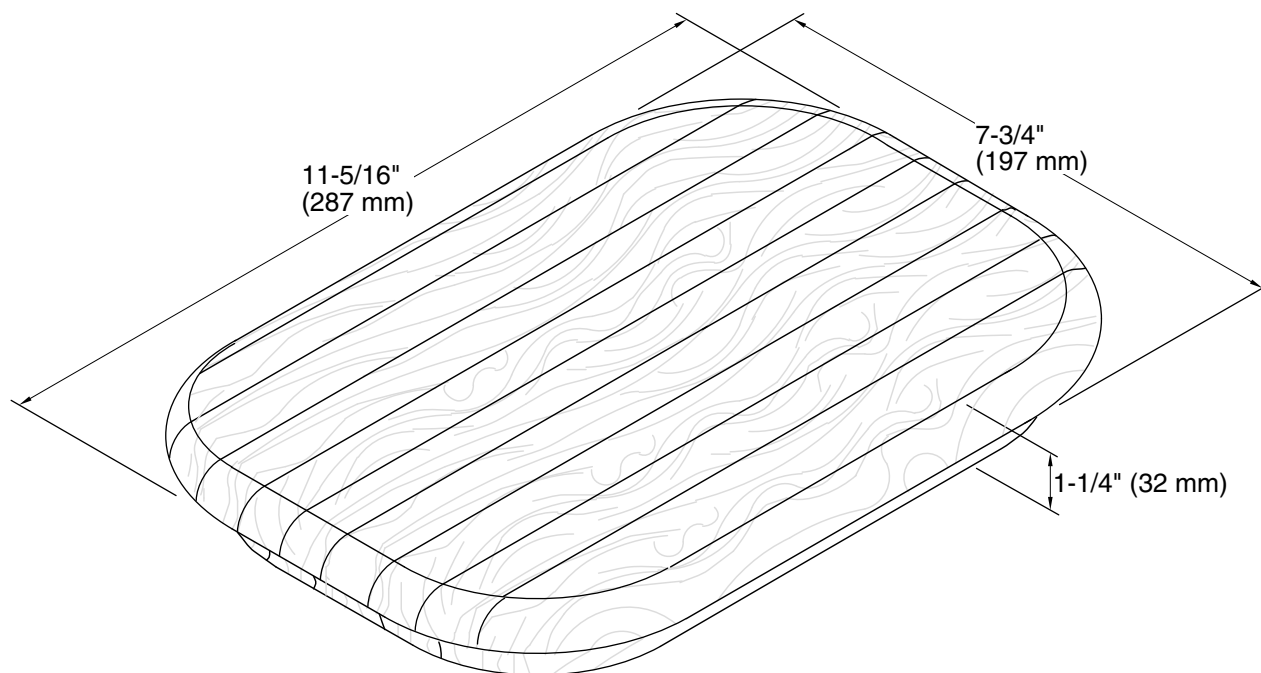

**Staccato™**  
Cutting Board  
**K-3365**

**Features**

- Fits over the K-3361 Staccato kitchen sink
- Provides a workstation for quick and easy prep work

**Material**

- Durable hardwood construction

**Codes/Standards**

## Technical Information

All product dimensions are nominal.

Material: Wood