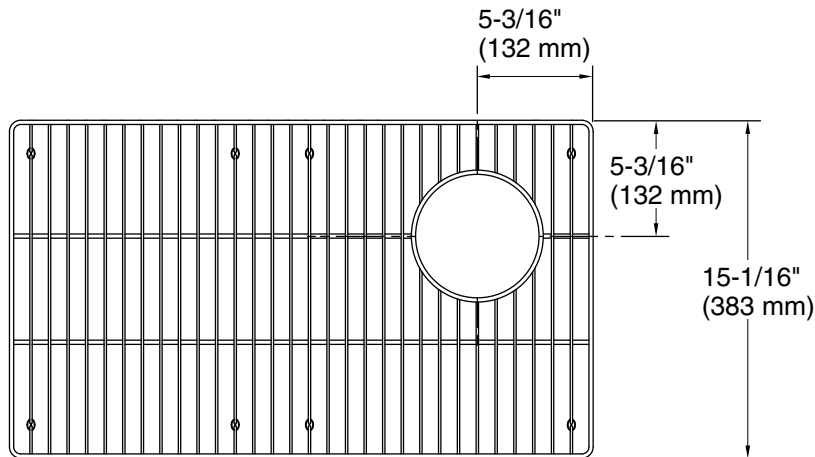

**Material**

- Durable stainless steel construction

**Recommended Products/Accessories**

K-33655-PC 29-1/2" undermount single-bowl farmhouse workstation kitchen sink

**Codes/Standards**

None Applicable

**KOHLER® One-Year Limited  
Warranty**

### Technical Information

All product dimensions are nominal.

Material: Stainless Steel