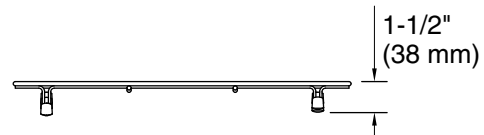

Technical Information

All product dimensions are nominal.

Material: Stainless Steel

Notes

Install this product according to the installation instructions.