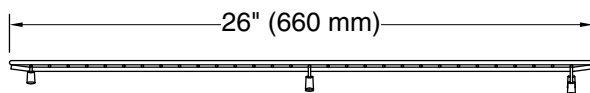

Technical Information

All product dimensions are nominal.

Material: Stainless Steel

Notes

Install this product according to the installation instructions.