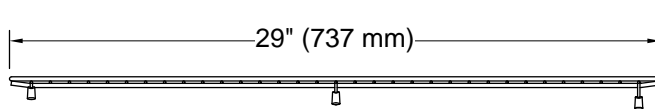

Technical Information

All product dimensions are nominal.

Material: Stainless Steel

Notes

Install this product according to the installation instructions.