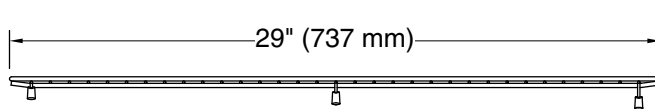

Technical Information

All product dimensions are nominal.

Material: Stainless Steel

Notes

Install this product according to the installation instructions.