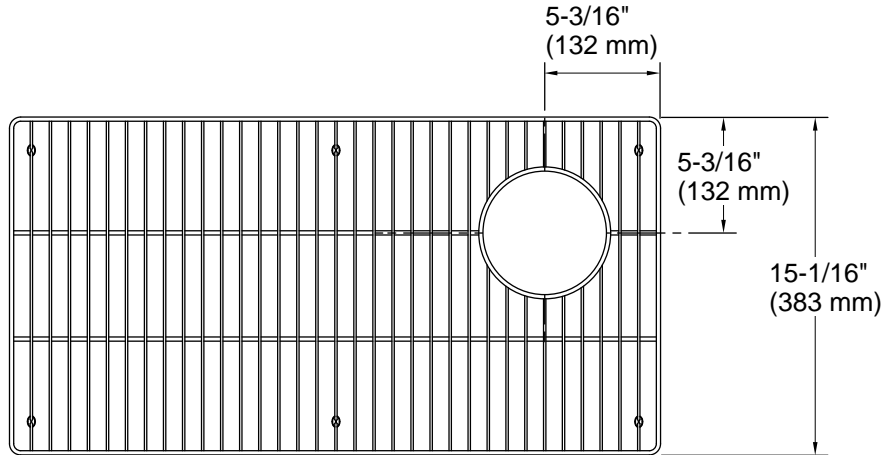

Technical Information

All product dimensions are nominal.

Material: Stainless Steel

Notes

Install this product according to the installation instructions.