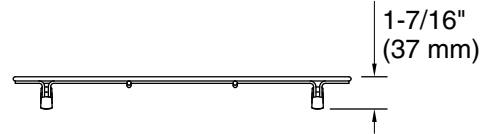

Technical Information

All product dimensions are nominal.

Material: Stainless Steel

Notes

Install this product according to the installation instructions.