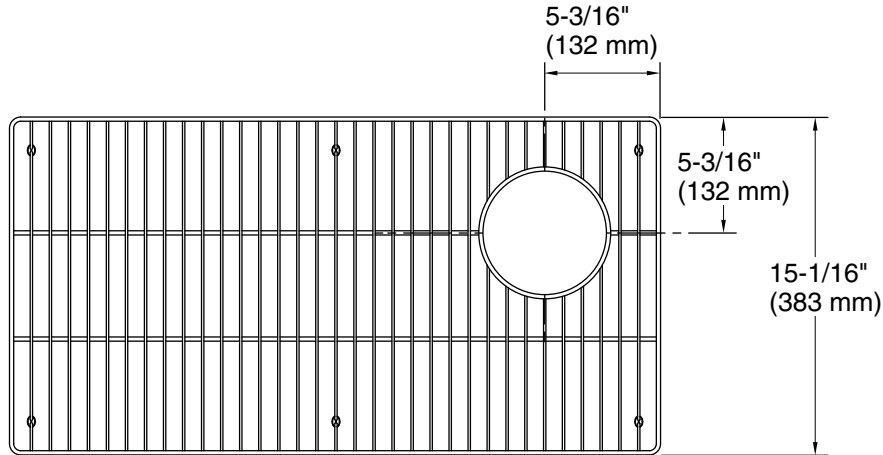

**Material**

- Durable stainless steel construction

**Recommended Products/Accessories**

K-33656-PC 32-1/2" undermount single-bowl farmhouse workstation kitchen sink

**Codes/Standards**

None Applicable

**KOHLER® One-Year Limited  
Warranty**

### Technical Information

All product dimensions are nominal.

Material: Stainless Steel