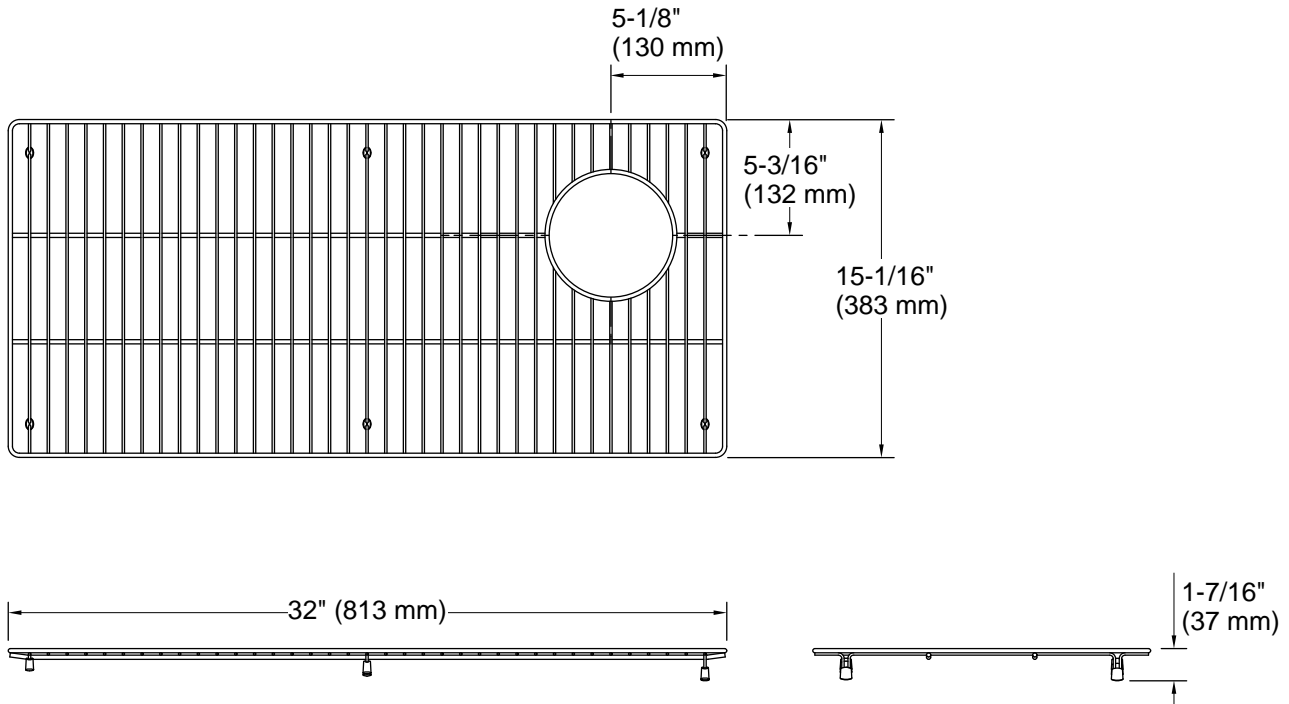

Available Colors/Finishes

Color tiles intended for reference only.

Color	Code	Description
	ST	Stainless Steel

Technical Information

All product dimensions are nominal.

Material: Stainless Steel

Notes

Install this product according to the installation guide.