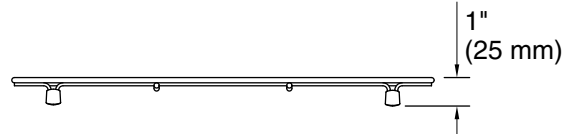

Available Colors/Finishes

Color tiles intended for reference only.

Color	Code	Description
	ST	Stainless Steel

Technical Information

All product dimensions are nominal.

Material: Stainless Steel

Notes

Install this product according to the installation instructions.