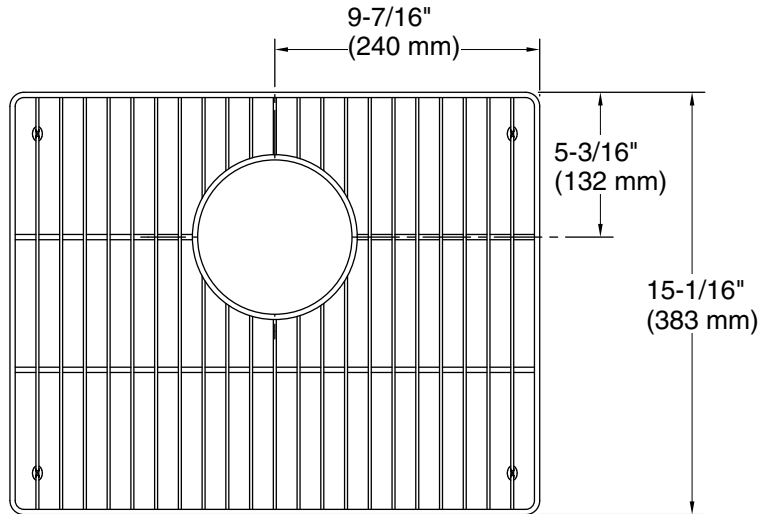

Features

- Fits in left bowl of the K-33658-PC Strive workstation kitchen sink
- Helps protect sink surface from daily wear
- Dishwasher-safe
- Rubber feet provide added protection

Material

- Durable stainless steel construction

Recommended Products/Accessories

K-33658-PC Smart Divide® 35-1/2" undermount double-bowl farmhouse workstation kitchen sink

Codes/Standards

None Applicable

KOHLER® One-Year Limited Warranty

See website for detailed warranty information.

Available Colors/Finishes

Color tiles intended for reference only.

Color	Code	Description
	ST	Stainless Steel

Technical Information

All product dimensions are nominal.

Material: Stainless Steel

Notes

Install this product according to the installation instructions.