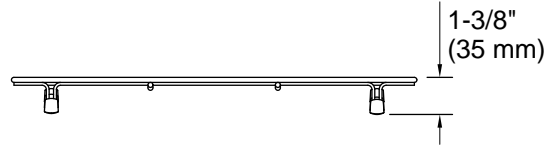

Available Colors/Finishes

Color tiles intended for reference only.

Color	Code	Description
	ST	Stainless Steel

Technical Information

All product dimensions are nominal.

Material: Stainless Steel

Notes

Install this product according to the installation guide.