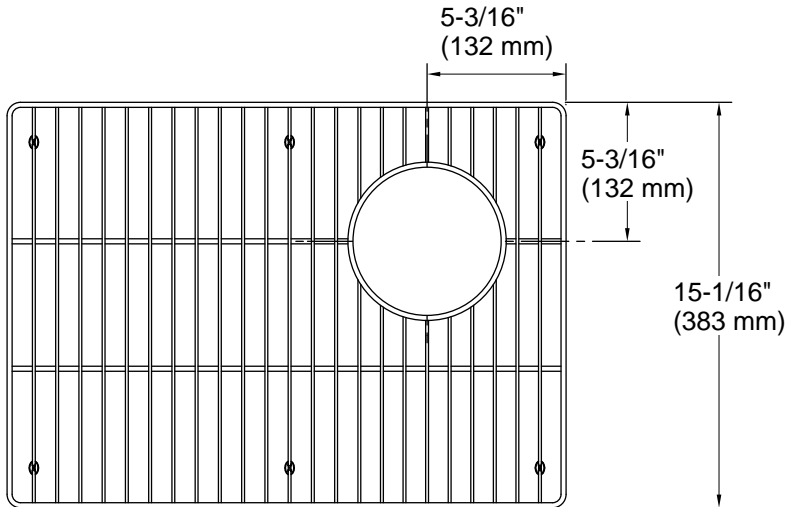

Available Colors/Finishes

Color tiles intended for reference only.

Color	Code	Description
	ST	Stainless Steel

Technical Information

All product dimensions are nominal.

Material: Stainless Steel

Notes

Install this product according to the installation guide.