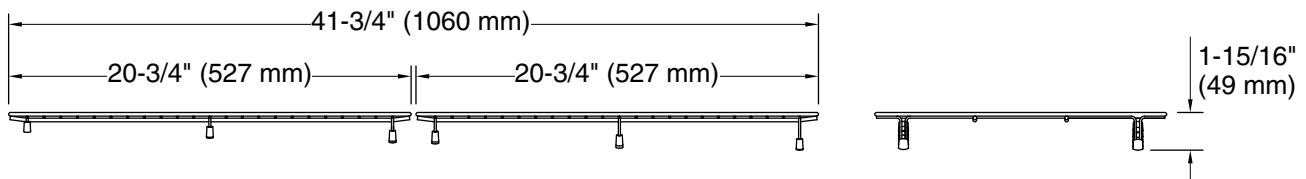

Available Colors/Finishes

Color tiles intended for reference only.

Color	Code	Description
	ST	Stainless Steel

Technical Information

All product dimensions are nominal.

Material: Stainless Steel

Notes

Install this product according to the installation instructions.