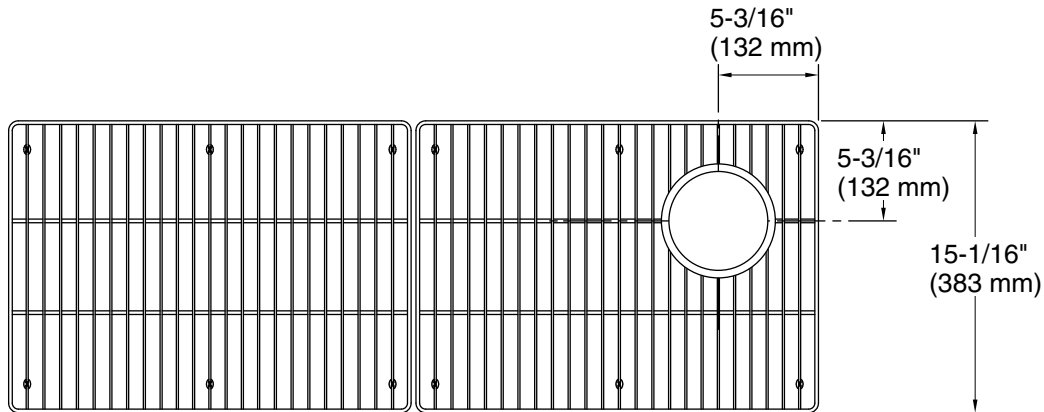

Available Colors/Finishes

Color tiles intended for reference only.

Color	Code	Description
	ST	Stainless Steel

Technical Information

All product dimensions are nominal.

Material: Stainless Steel

Notes

Install this product according to the installation instructions.