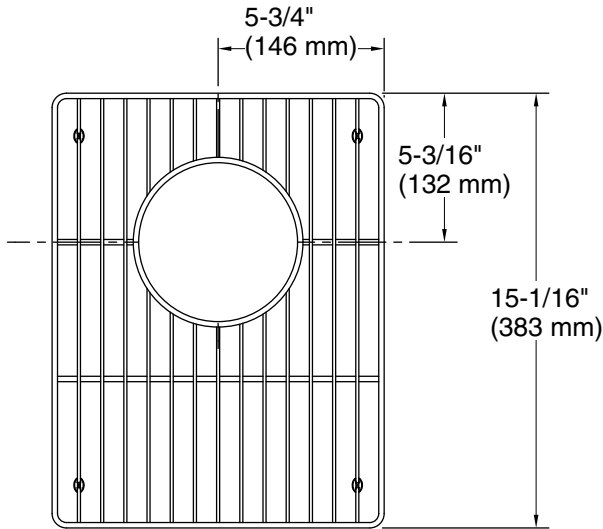

See website for detailed warranty information.

Available Colors/Finishes

Color tiles intended for reference only.

Color	Code	Description
	ST	Stainless Steel

Strive®
Right-side sink rack for K-33658-PC and K-33664-PC
Strive kitchen sinks
K-33672

Technical Information

All product dimensions are nominal.

Material: Stainless Steel

Notes

Install this product according to the installation instructions.