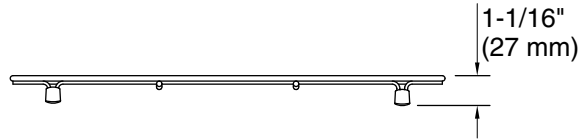

See website for detailed warranty information.

Available Colors/Finishes

Color tiles intended for reference only.

Color	Code	Description
	ST	Stainless Steel

Strive®
Right-side sink rack for K-33658-PC and K-33664-PC
Strive kitchen sinks
K-33672

Technical Information

All product dimensions are nominal.

Material: Stainless Steel

Notes

Install this product according to the installation instructions.