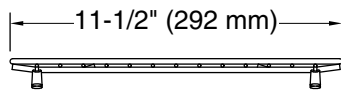

See website for detailed warranty information.

Available Colors/Finishes

Color tiles intended for reference only.

Color	Code	Description
	ST	Stainless Steel

Strive®
Right-side sink rack for K-33658-PC and K-33664-PC
Strive kitchen sinks
K-33672

Technical Information

All product dimensions are nominal.

Material: Stainless Steel

Notes

Install this product according to the installation instructions.