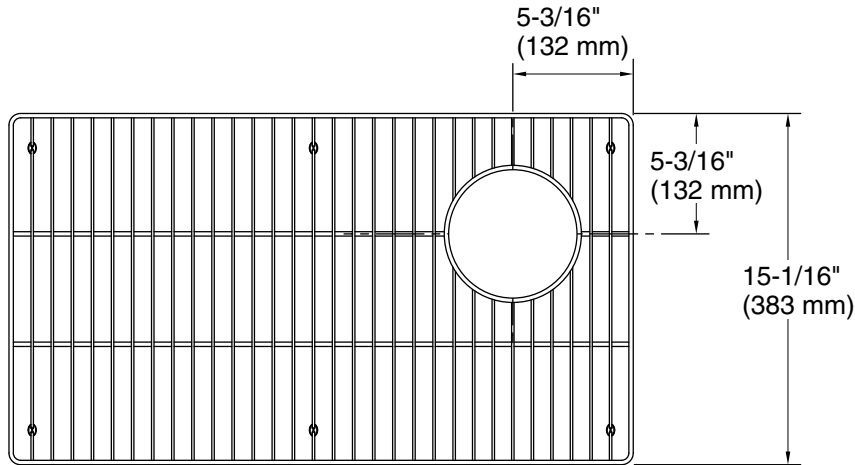

Technical Information

All product dimensions are nominal.

Material: Stainless Steel

Notes

Install this product according to the installation instructions.