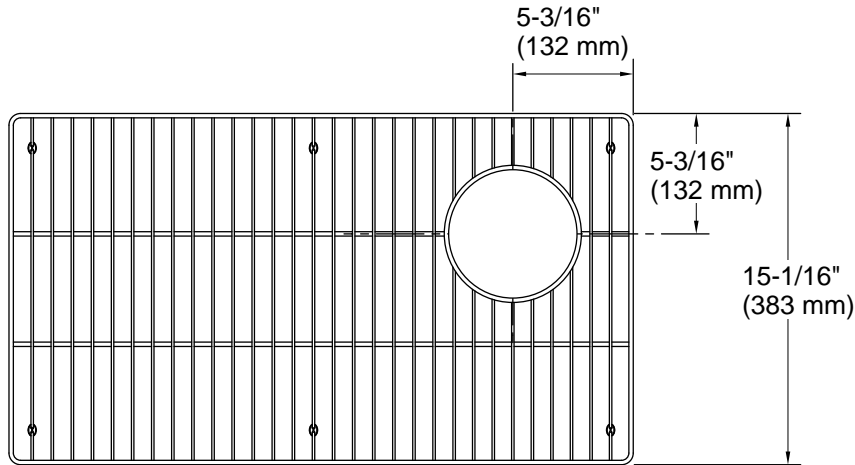

Recommended Products/Accessories

K-33660-PC 29" undermount single-bowl workstation kitchen sink

K-33661-PC 29" undermount single-bowl workstation kitchen sink

Codes/Standards

None Applicable

KOHLER® One-Year Limited Warranty

Technical Information

All product dimensions are nominal.

Material: Stainless Steel

Notes

Install this product according to the installation guide.