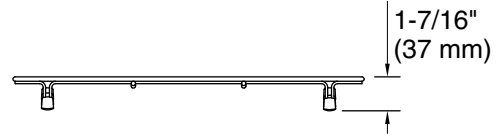

Technical Information

All product dimensions are nominal.

Material: Stainless Steel

Notes

Install this product according to the installation instructions.