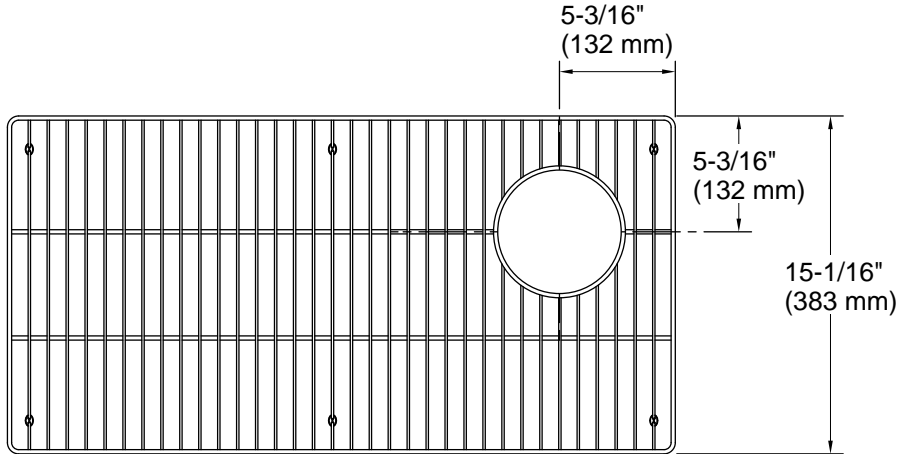

Technical Information

All product dimensions are nominal.

Material: Stainless Steel

Notes

Install this product according to the installation guide.