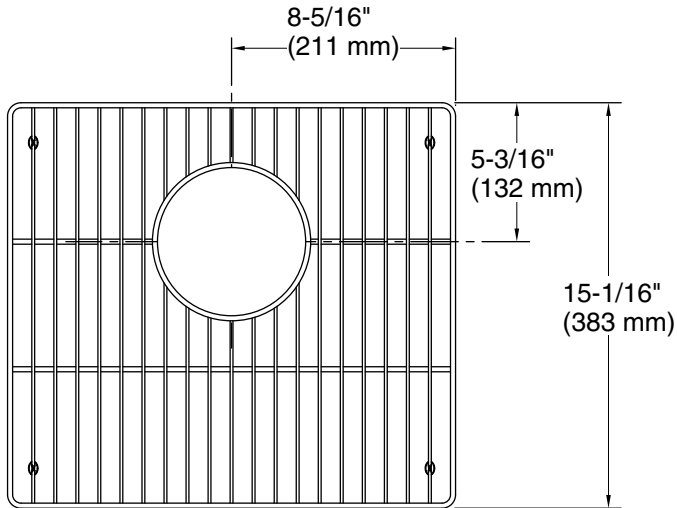

**Strive®**  
Left-side sink rack for K-33664-PC Strive kitchen sink  
**K-33675**

**Features**

- Fits in left bowl of the K-33664-PC Strive workstation kitchen sink
- Helps protect sink surface from daily wear
- Dishwasher-safe
- Rubber feet provide added protection

### Technical Information

All product dimensions are nominal.

Material: Stainless Steel