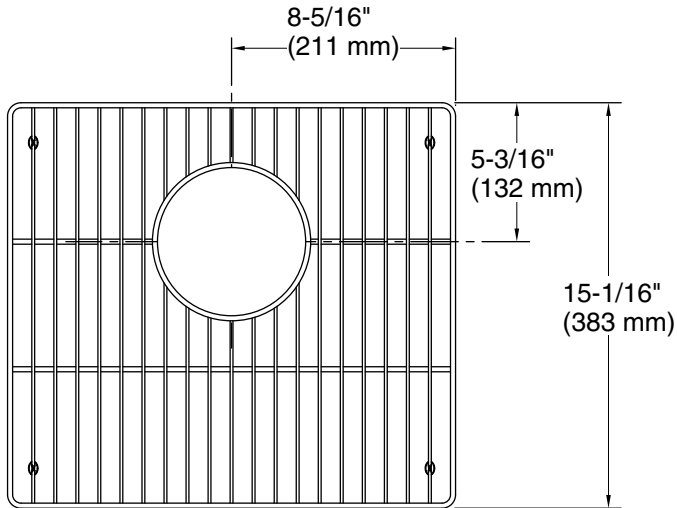

Technical Information

All product dimensions are nominal.

Material: Stainless Steel

Notes

Install this product according to the installation instructions.