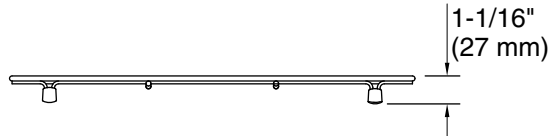

Technical Information

All product dimensions are nominal.

Material: Stainless Steel

Notes

Install this product according to the installation instructions.