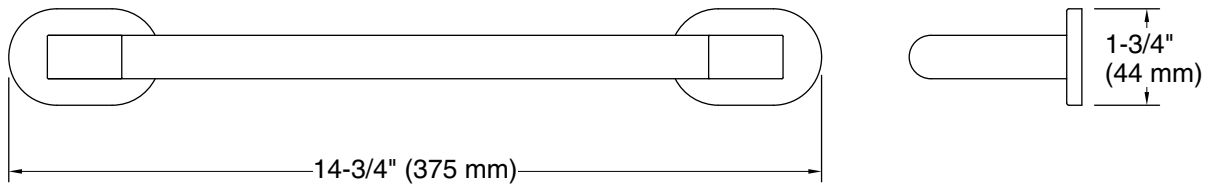

Technical Information

All product dimensions are nominal.

Material: Zinc, Stainless Steel, Plastic

Notes

Install this product according to the installation guide.