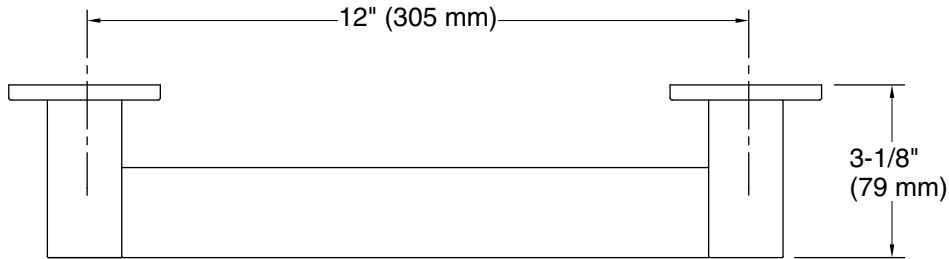

Technical Information

All product dimensions are nominal.

Material: Zinc, Stainless Steel, Plastic

Notes

Install this product according to the installation guide.