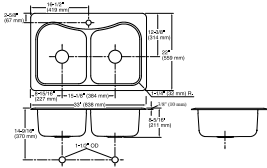

### Features

- 36" minimum base cabinet width
- Double-equal bowls
- 8" (203 mm) depth
- Single faucet hole
- Includes hardwood cutting board
- Includes installation hardware

# Staccato™

33" top-mount double-bowl kitchen sink  
K-3369-1

## Technical Information

All product dimensions are nominal.

Basin configuration:	Equal Bowls
Cutout:	Top-mount, 32-1/2" x 21-1/2" (826 mm x 546 mm) with 1" (25 mm) radius corners
Center(s):	8" (203 mm)
Min. base cabinet width:	36" (914 mm)
Bowl area (Left):	Length: 17-1/16" (433 mm) Width: 13-15/16" (354 mm) Bowl depth: 8-5/16" (211 mm) Water depth: 8" (203 mm)
Bowl area (Right):	Length: 17-1/16" (433 mm) Width: 13-15/16" (354 mm) Bowl depth: 8-5/16" (211 mm) Water depth: 8" (203 mm)
Number of deck holes:	1
Faucet hole(s):	1-7/16" (37 mm)
Drain hole:	3-5/8" (92 mm)