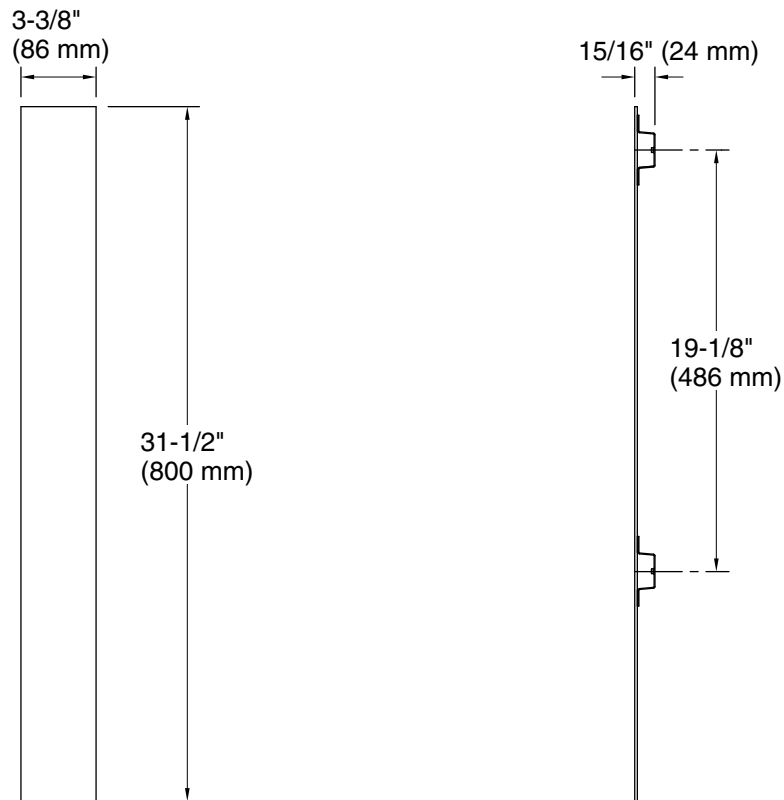

Collage™
32" mirrored side kit for medicine cabinet
K-33696

Features

- Required for surface mounting of 32"-tall (800 mm) Collage medicine cabinets
- 32" (800 mm) length
- Includes two side mirrors and all hardware

Material

- Premium metal and mirrored glass construction

Codes/Standards

EPA TSCA Title VI/CARB P2

**KOHLER® One-Year Limited
Warranty**

See website for detailed warranty information.

Technical Information

All product dimensions are nominal.