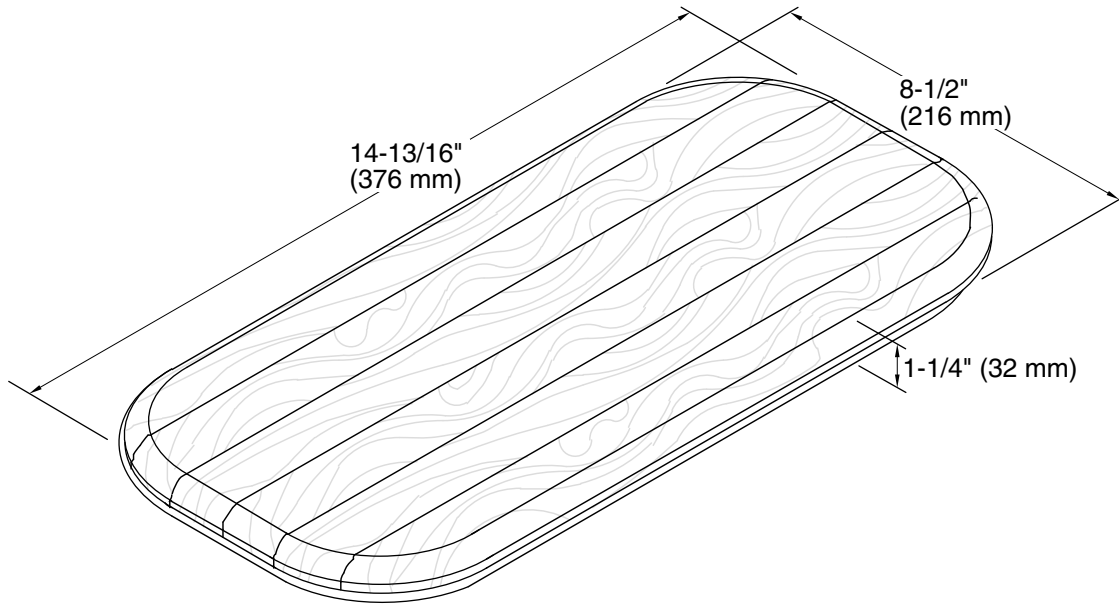

Staccato™
Cutting Board
K-3370

Features

- Fits over the K-3369 Staccato kitchen sink
- Provides a workstation for quick and easy prep work

Material

- Durable hardwood construction

Codes/Standards

EPA TSCA Title VI/CARB P2

**KOHLER® One-Year Limited
Warranty**

See website for detailed warranty information.

Technical Information

All product dimensions are nominal.

Material: Wood