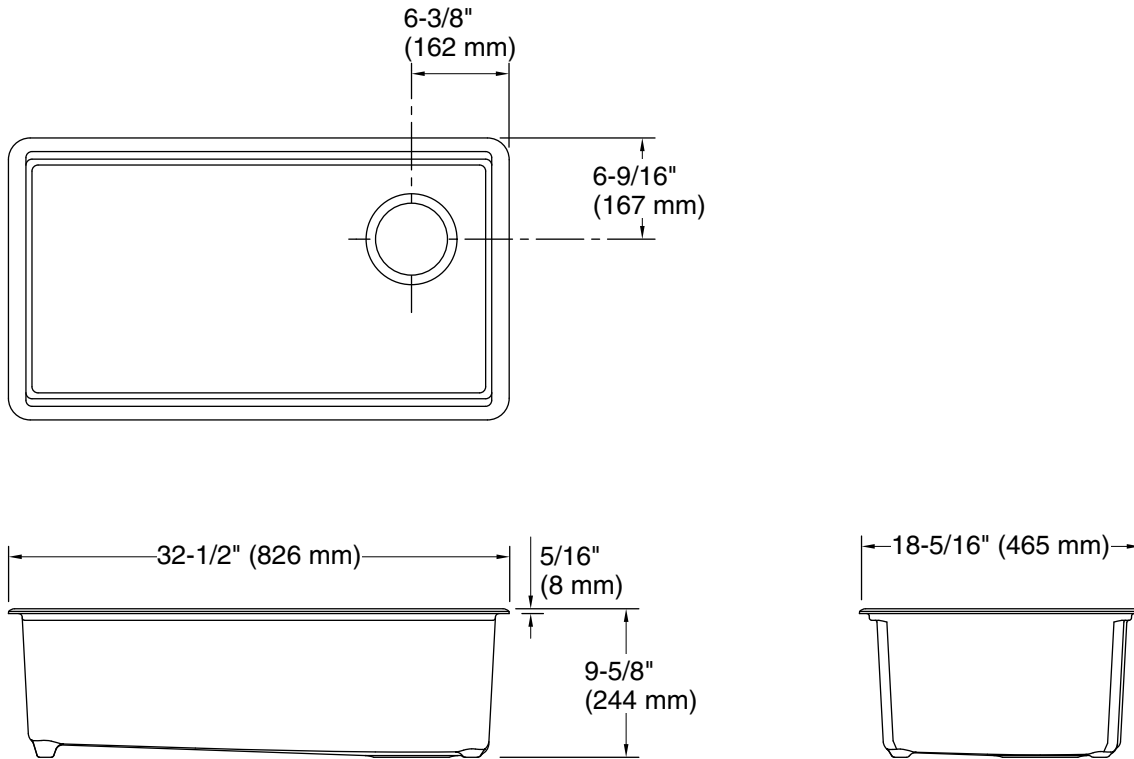

## Features

- 36" (914 mm) minimum base cabinet width
- Single large bowl
- 9" (229 mm) depth provides generous workspace
- Right rear drain placement increases workspace in the sink and storage space underneath
- Rounded 3/8" (10 mm) corners are easy to clean
- Matte finish offers rich, dimensional color
- All included accessories nest neatly together for easy storage when not in use
- Included accessories: cutting board, drain board, colander / drying rack, soaking bin with drain, stainless steel bottom sink rack
- Drain board, colander / drying rack, soaking bin with drain, and bottom sink rack are dishwasher-safe

## Technical Information

All product dimensions are nominal.

Basin configuration: Single Bowl  
 Min. base cabinet width: 36" (914 mm)

Bowl area (Basin #1): Length: 30-1/4" (768 mm)  
 Width: 15-9/16" (395 mm)  
 Bowl depth: 9" (229 mm)  
 Water depth: 9" (229 mm)