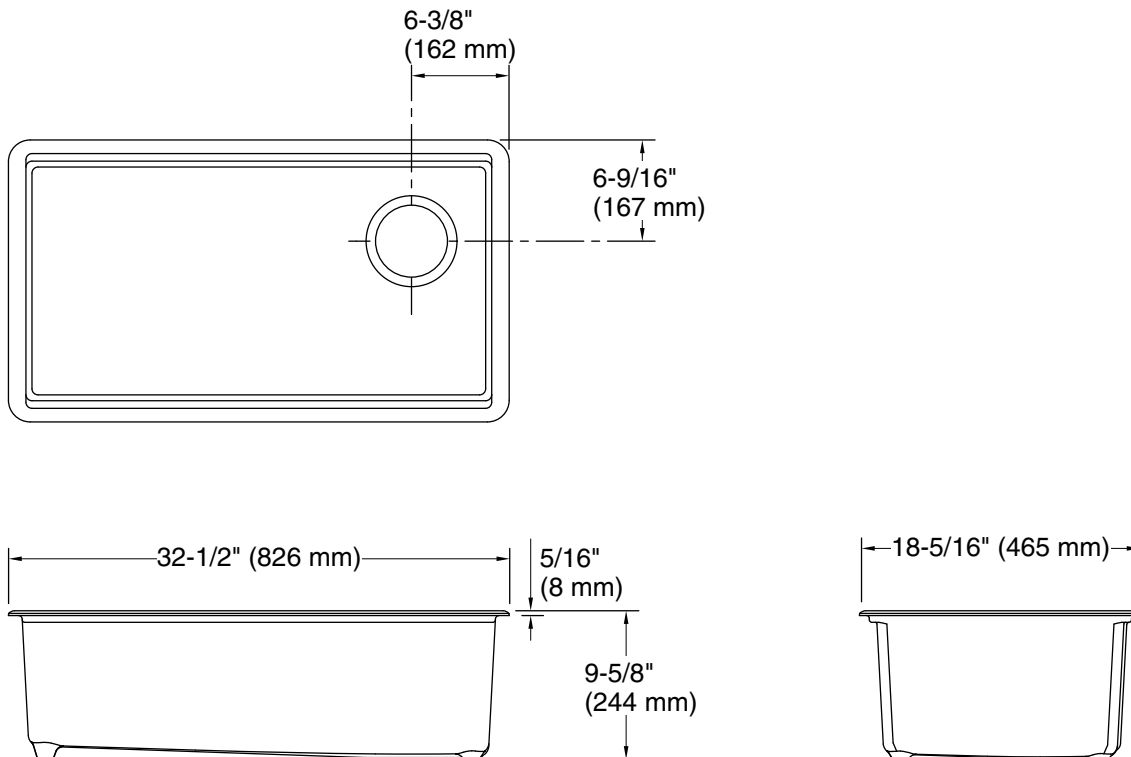

Features

- 36" (914 mm) minimum base cabinet width
- Single large bowl
- 9" (229 mm) depth provides generous workspace
- Right rear drain placement increases workspace in the sink and storage space underneath
- Rounded 3/8" (10 mm) corners are easy to clean
- Matte finish offers rich, dimensional color
- All included accessories nest neatly together for easy storage when not in use
- Included accessories: cutting board, drain board, colander / drying rack, soaking bin with drain, stainless steel bottom sink rack
- Drain board, colander / drying rack, soaking bin with drain, and bottom sink rack are dishwasher-safe

Included Components

- K-33714 Sink rack
- K-35478 Three-piece workstation sink accessory set
- K-35480 Hardwood cutting board

Codes/Standards

CSA B45.5/IAPMO Z124
IAPMO Certification

KOHLER® Neoroc® Sinks Lifetime Limited Warranty

Technical Information

All product dimensions are nominal.

Basin configuration: Single Bowl
 Min. base cabinet width: 36" (914 mm)

Bowl area (Basin #1): Length: 30-1/4" (768 mm)
 Width: 15-9/16" (395 mm)
 Bowl depth: 9" (229 mm)
 Water depth: 9" (229 mm)