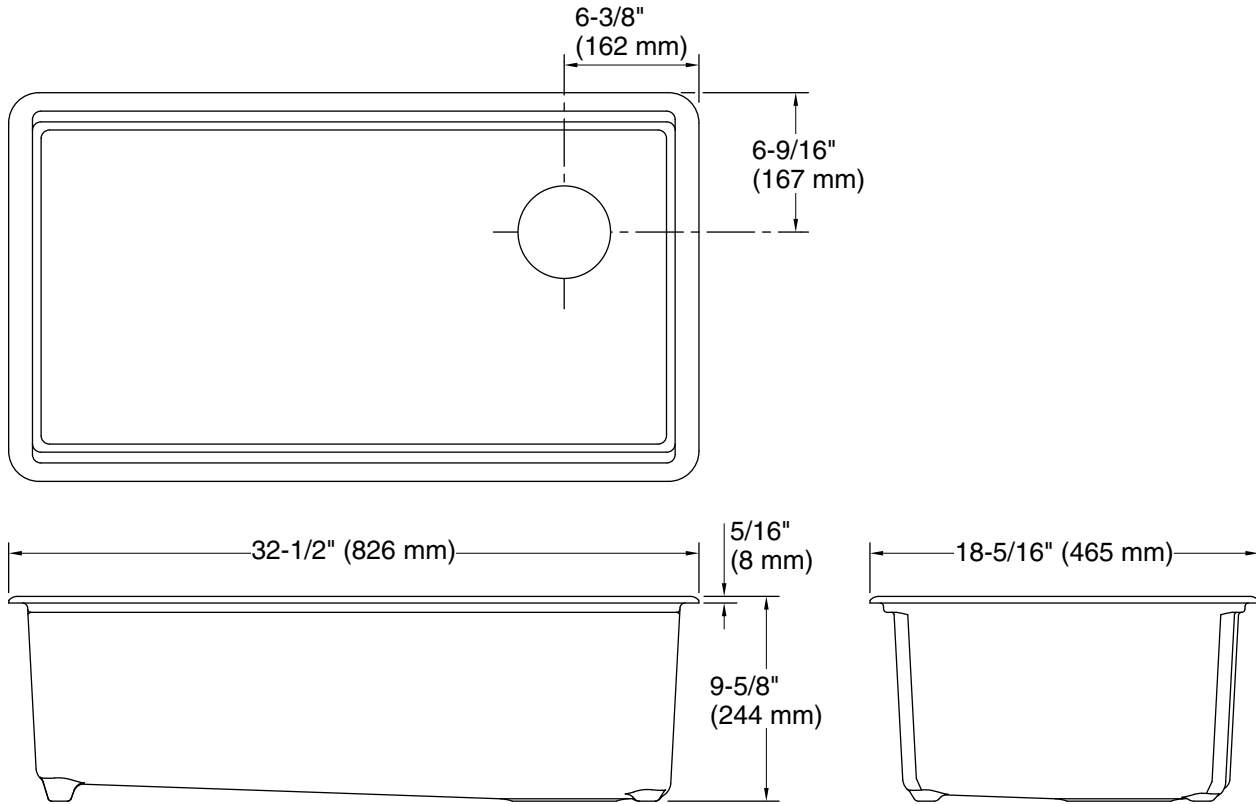

Features

- 36" (914 mm) minimum base cabinet width
- Single large bowl
- 9" (229 mm) depth provides generous workspace
- Right rear drain placement increases workspace in the sink and storage space underneath
- Rounded 3/8" (10 mm) corners are easy to clean
- Matte finish offers rich, dimensional color
- Sink drain and strainer sold separately

Color	Code	Description
	CM6	Matte White
	CM7	Matte Graphite
	CM2	Matte Brown
	CM3	Matte Taupe
	CM1	Matte Black
	CM4	Matte Grey

Technical Information

All product dimensions are nominal.

Basin configuration: Single Bowl
 Min. base cabinet width: 36" (914 mm)

Bowl area (Basin #1): Length: 30-1/4" (768 mm)
 Width: 15-9/16" (395 mm)
 Bowl depth: 9" (229 mm)
 Water depth: 9" (229 mm)

With overflow: No

Drain hole: 3-7/8" (98 mm)

Template: Undermount, 1552902-7, required, included