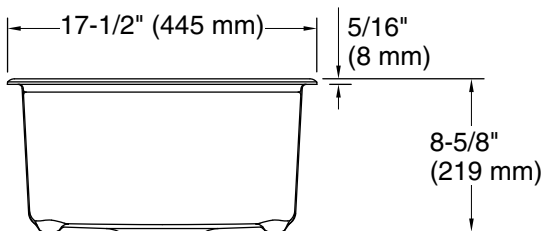

Technical Information

All product dimensions are nominal.

Basin configuration: Single Bowl
Min. base cabinet width: 21" (533 mm)

Bowl area (Basin #1): Length: 15-1/4" (387 mm)
Width: 15-9/16" (395 mm)
Bowl depth: 8" (203 mm)
Water depth: 8" (203 mm)

With overflow: No

Drain hole: 3-7/8" (98 mm)

Template: Undermount, 1552905-7, required, included

Notes

Install this product according to the installation instructions.

NOTICE: Countertop manufacturer or cutter must use the cut-out template provided with the product, or a current one provided by Kohler Co. (call 1-800-4KOHLER). Kohler Co. is not responsible for cutout errors when the incorrect cut-out template is used.