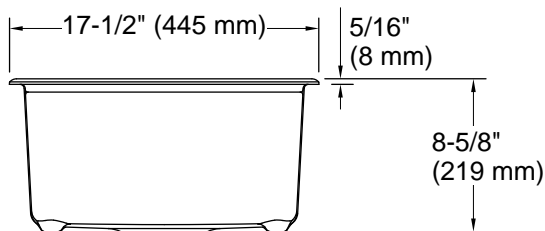

### Technical Information

All product dimensions are nominal.

Basin configuration: Single Bowl  
 Min. base cabinet width: 21" (533 mm)

Bowl area (Basin #1): Length: 15-1/4" (387 mm)  
 Width: 15-9/16" (395 mm)  
 Bowl depth: 8" (203 mm)  
 Water depth: 8" (203 mm)