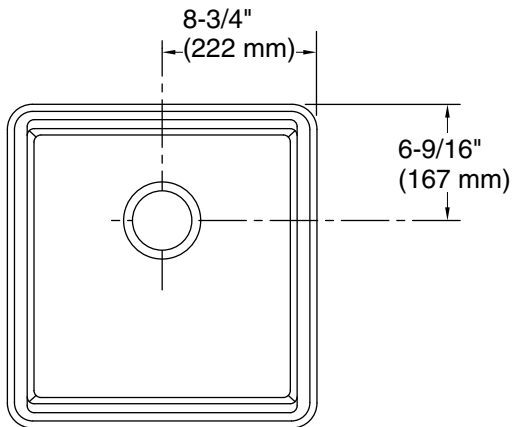

Technical Information

All product dimensions are nominal.

Basin configuration: Single Bowl
Min. base cabinet width: 21" (533 mm)

Bowl area (Basin #1): Length: 15-1/4" (387 mm)
Width: 15-9/16" (395 mm)
Bowl depth: 8" (203 mm)
Water depth: 8" (203 mm)

With overflow: No

Drain hole: 3-7/8" (98 mm)

Template: Undermount, 1552905-7, required, included

Notes

Install this product according to the installation instructions.

NOTICE: Countertop manufacturer or cutter must use the cut-out template provided with the product, or a current one provided by Kohler Co. (call 1-800-4KOHLER). Kohler Co. is not responsible for cutout errors when the incorrect cut-out template is used.