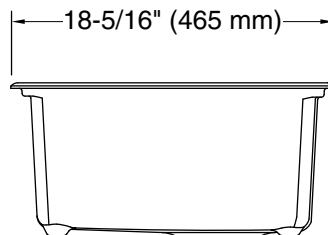

Technical Information

All product dimensions are nominal.

Basin configuration: Single Bowl
Min. base cabinet width: 21" (533 mm)

Bowl area (Basin #1): Length: 15-1/4" (387 mm)
Width: 15-9/16" (395 mm)
Bowl depth: 8" (203 mm)
Water depth: 8" (203 mm)

With overflow: No

Drain hole: 3-7/8" (98 mm)

Template: Undermount, 1552905-7, required, included

Notes

Install this product according to the installation instructions.

NOTICE: Countertop manufacturer or cutter must use the cut-out template provided with the product, or a current one provided by Kohler Co. (call 1-800-4KOHLER). Kohler Co. is not responsible for cutout errors when the incorrect cut-out template is used.