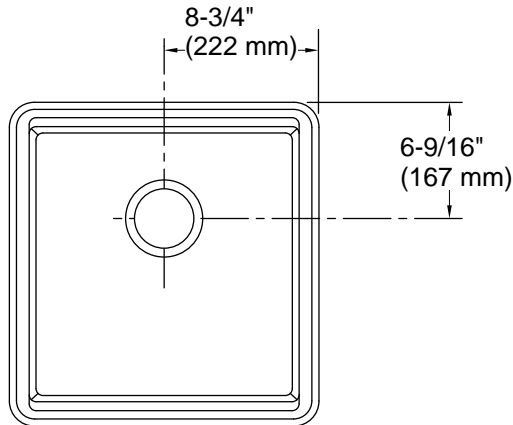

### Technical Information

All product dimensions are nominal.

Basin configuration: Single Bowl  
 Min. base cabinet width: 21" (533 mm)

Bowl area (Basin #1): Length: 15-1/4" (387 mm)  
 Width: 15-9/16" (395 mm)  
 Bowl depth: 8" (203 mm)  
 Water depth: 8" (203 mm)