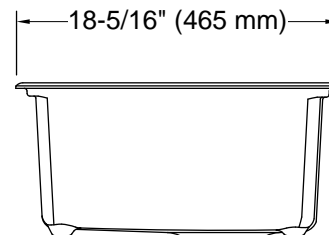

### Technical Information

All product dimensions are nominal.

Basin configuration: Single Bowl  
 Min. base cabinet width: 21" (533 mm)

Bowl area (Basin #1): Length: 15-1/4" (387 mm)  
 Width: 15-9/16" (395 mm)  
 Bowl depth: 8" (203 mm)  
 Water depth: 8" (203 mm)