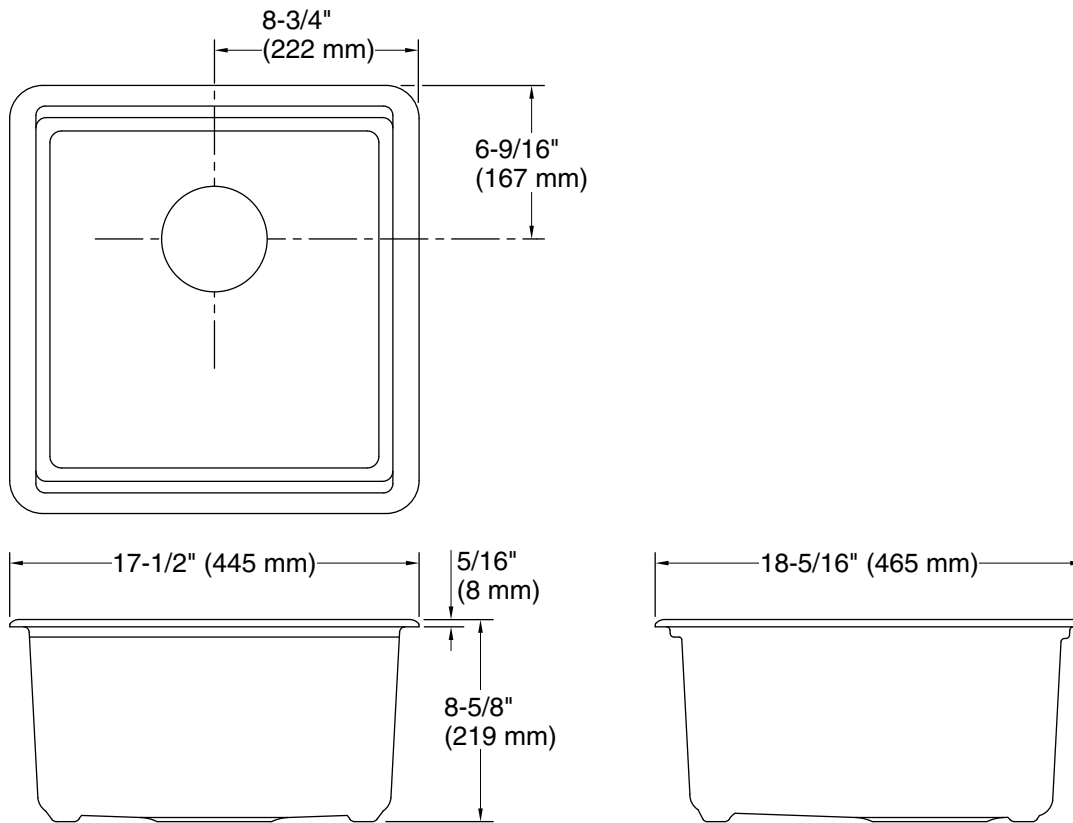

Features

- 21" (533 mm) minimum base cabinet width
- Single bowl
- 9" (229 mm) depth provides generous workspace
- Rear drain placement increases cabinet storage space underneath sink
- Rounded 3/8" (10 mm) corners are easy to clean
- Matte finish offers rich, dimensional color

Color	Code	Description
	CM7	Matte Graphite
	CM6	Matte White
	CM4	Matte Grey
	CM2	Matte Brown
	CM1	Matte Black
	CM3	Matte Taupe

Technical Information

All product dimensions are nominal.

Basin configuration: Single Bowl
Min. base cabinet width: 21" (533 mm)

Bowl area (Basin #1):
Length: 15-1/4" (387 mm)
Width: 15-9/16" (395 mm)
Bowl depth: 8" (203 mm)
Water depth: 8" (203 mm)

With overflow: No

Drain hole: 3-7/8" (98 mm)

Template: Undermount, 1559205-7, required, included