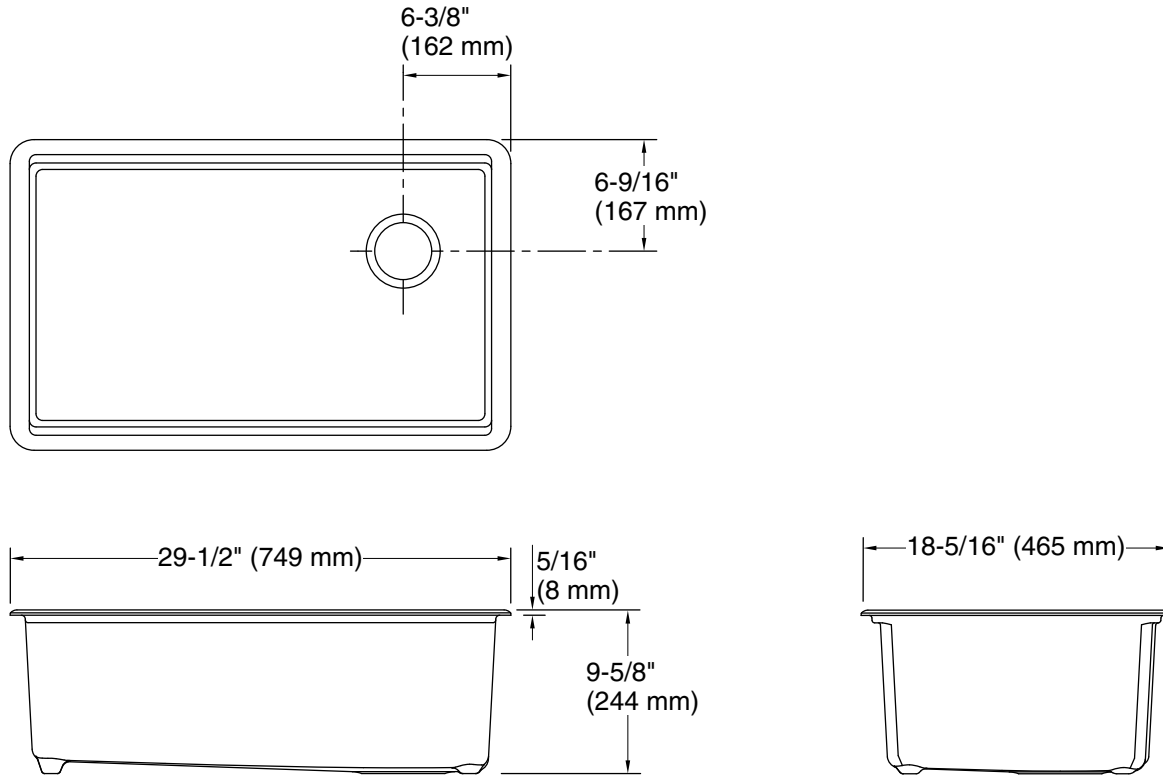

## Features

- 33" (838 mm) minimum base cabinet width
- Single large bowl
- 9" (229 mm) depth provides generous workspace
- Right rear drain placement increases workspace in the sink and storage space underneath
- Rounded 3/8" (10 mm) corners are easy to clean
- Matte finish offers rich, dimensional color
- All included accessories nest neatly together for easy storage when not in use
- Included accessories: cutting board, drain board, colander / drying rack, soaking bin with drain, stainless steel bottom sink rack
- Drain board, colander / drying rack, soaking bin with drain, and bottom sink rack are dishwasher-safe

## Technical Information

All product dimensions are nominal.

Basin configuration: Single Bowl  
 Min. base cabinet width: 33" (838 mm)

Bowl area (Basin #1):  
 Length: 27-1/4" (692 mm)  
 Width: 15-9/16" (395 mm)  
 Bowl depth: 9" (229 mm)  
 Water depth: 9" (229 mm)