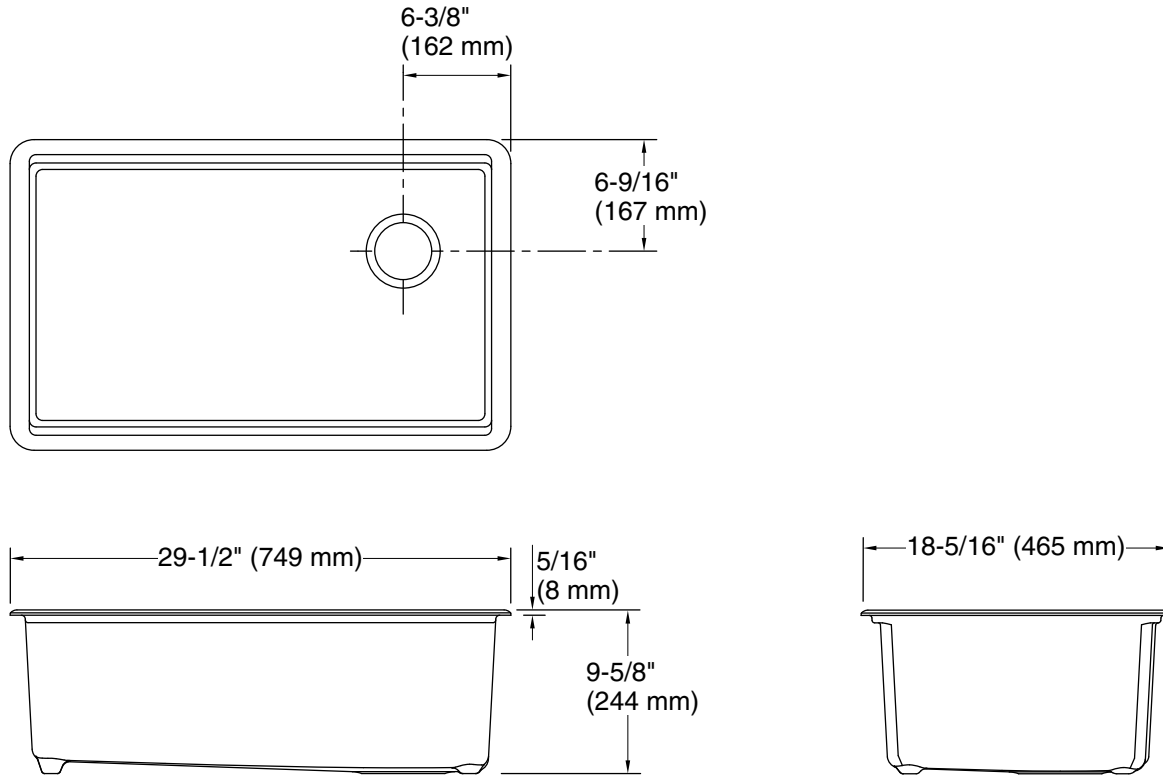

Features

- 33" (838 mm) minimum base cabinet width
- Single large bowl
- 9" (229 mm) depth provides generous workspace
- Right rear drain placement increases workspace in the sink and storage space underneath
- Rounded 3/8" (10 mm) corners are easy to clean
- Matte finish offers rich, dimensional color
- All included accessories nest neatly together for easy storage when not in use
- Included accessories: cutting board, drain board, colander / drying rack, soaking bin with drain, stainless steel bottom sink rack
- Drain board, colander / drying rack, soaking bin with drain, and bottom sink rack are dishwasher-safe

Technical Information

All product dimensions are nominal.

Basin configuration: Single Bowl
 Min. base cabinet width: 33" (838 mm)

Bowl area (Basin #1):
 Length: 27-1/4" (692 mm)
 Width: 15-9/16" (395 mm)
 Bowl depth: 9" (229 mm)
 Water depth: 9" (229 mm)