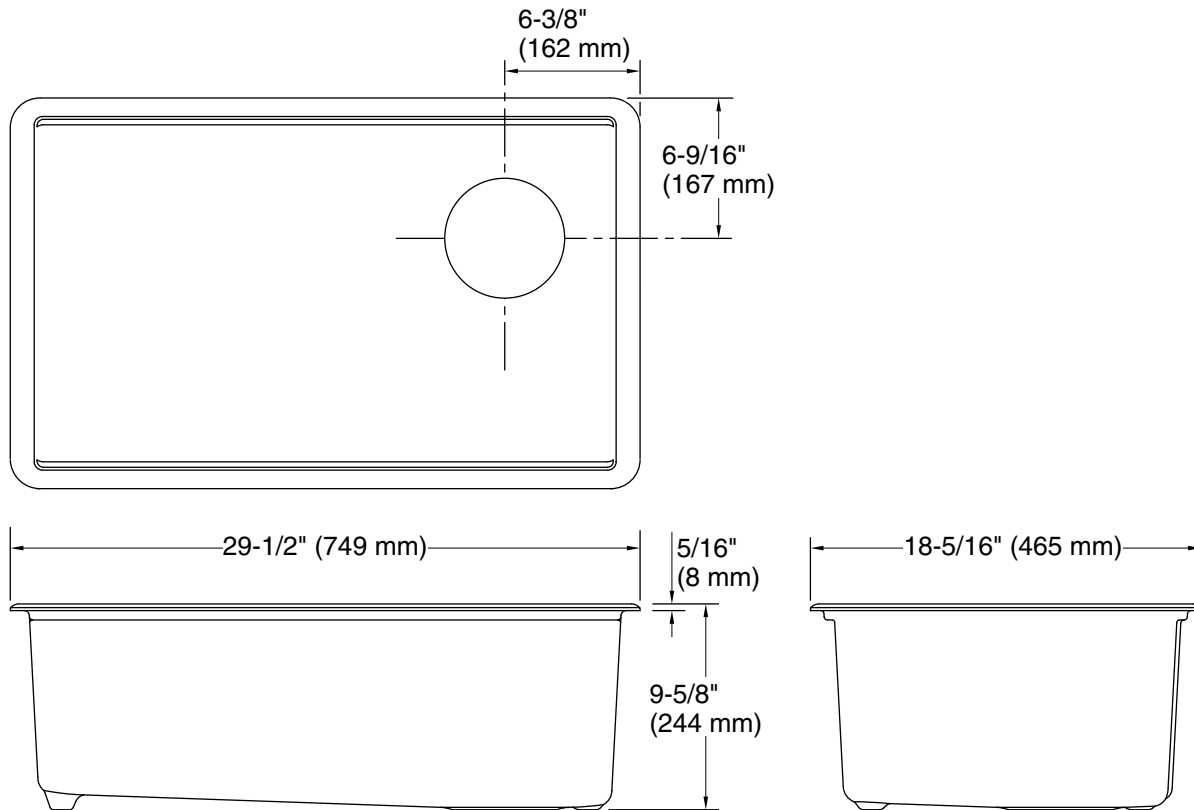

### Features

- 33" (838 mm) minimum base cabinet width
- Single large bowl
- 9" (229 mm) depth provides generous workspace
- Right rear drain placement increases workspace in the sink and storage space underneath
- Rounded 3/8" (10 mm) corners are easy to clean
- Matte finish offers rich, dimensional color

## Technical Information

All product dimensions are nominal.

Basin configuration: Single Bowl

Min. base cabinet width: 33" (838 mm)

Bowl area: Length: 27-1/4" (692 mm)  
 Width: 15-9/16" (395 mm)  
 Bowl depth: 9" (229 mm)  
 Water depth: 9" (229 mm)