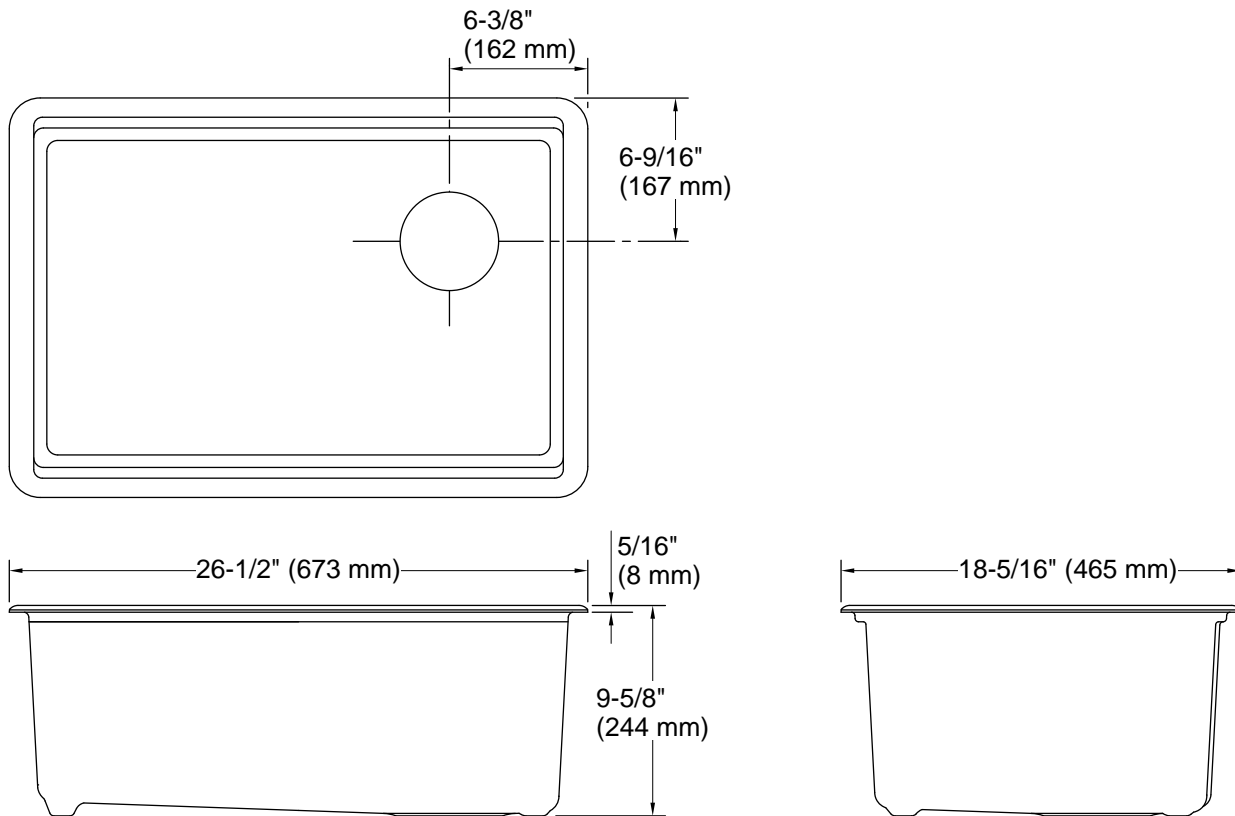

### Features

- 30" (762 mm) minimum base cabinet width
- Single large bowl
- 9" (229 mm) depth provides generous workspace
- Right rear drain placement increases workspace in the sink and storage space underneath
- Rounded 3/8" (10 mm) corners are easy to clean
- Matte finish offers rich, dimensional color
- All included accessories nest neatly together for easy storage when not in use
- Included accessories: cutting board, drain board, colander / drying rack, soaking bin with drain, stainless steel bottom sink rack
- Drain board, colander / drying rack, soaking bin with drain, and bottom sink rack are dishwasher-safe

## Technical Information

All product dimensions are nominal.

Basin configuration: Single Bowl  
 Min. base cabinet width: 30" (762 mm)

Bowl area (Basin #1): Length: 24-1/4" (616 mm)  
 Width: 15-9/16" (395 mm)  
 Bowl depth: 9" (229 mm)  
 Water depth: 9" (229 mm)