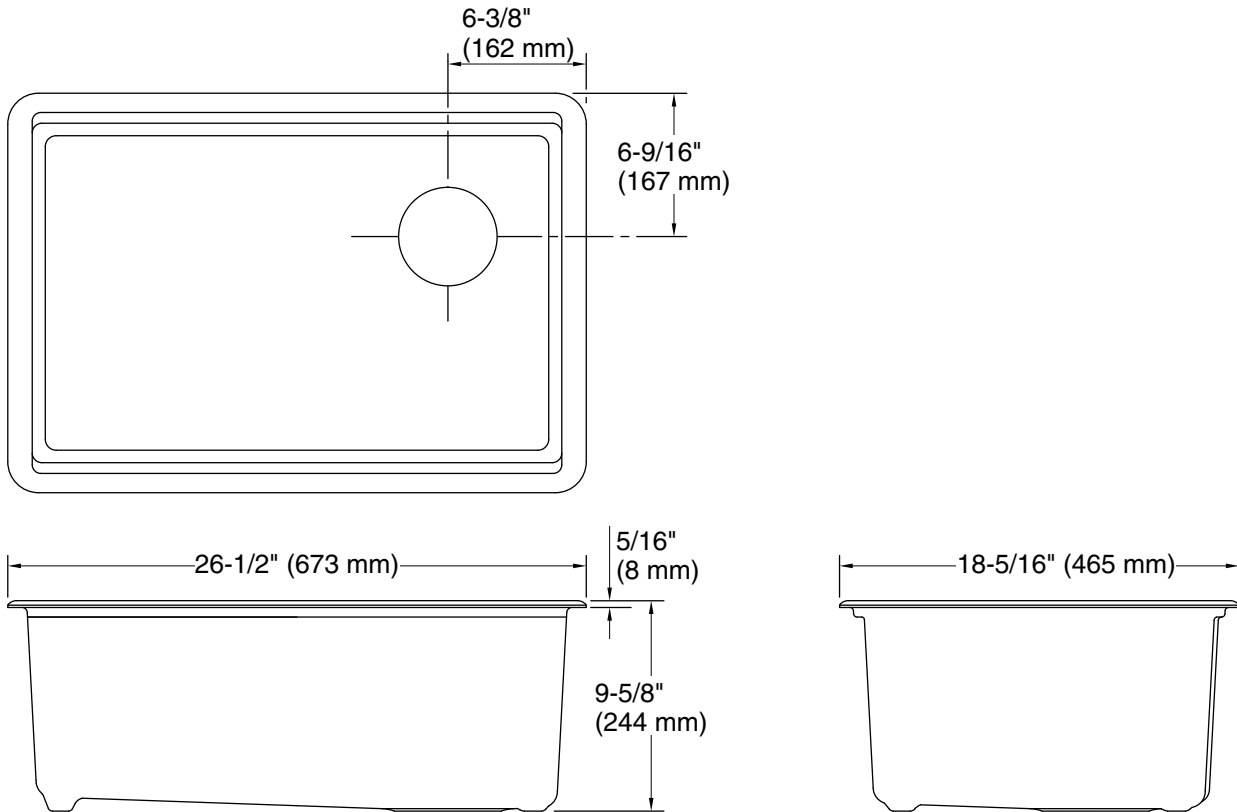

### Features

- 30" (762 mm) minimum base cabinet width
- Single large bowl
- 9" (229 mm) depth provides generous workspace
- Right rear drain placement increases workspace in the sink and storage space underneath
- Rounded 3/8" (10 mm) corners are easy to clean
- Matte finish offers rich, dimensional color

### Technical Information

All product dimensions are nominal.

Basin configuration: Single Bowl  
 Min. base cabinet width: 30" (762 mm)

Bowl area (Basin #1):  
 Length: 24-1/4" (616 mm)  
 Width: 15-9/16" (395 mm)  
 Bowl depth: 9" (229 mm)  
 Water depth: 9" (229 mm)