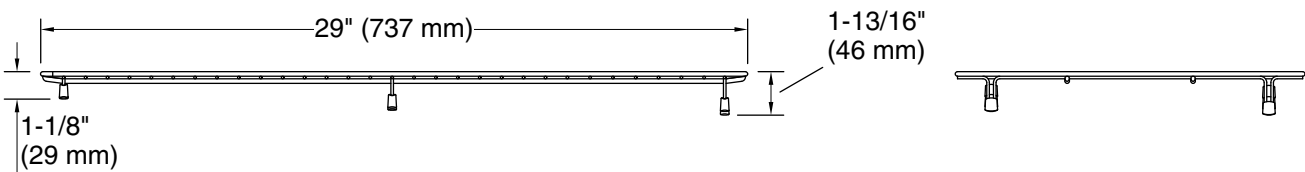

Features

- For use with the K-33710 Billings kitchen sink
- Helps protect sink surface from daily wear
- Dishwasher-safe
- Rubber feet provide added protection

Material

- Durable stainless steel construction

Technical Information

All product dimensions are nominal.

Material: Stainless Steel

Notes

Install this product according to the installation instructions.