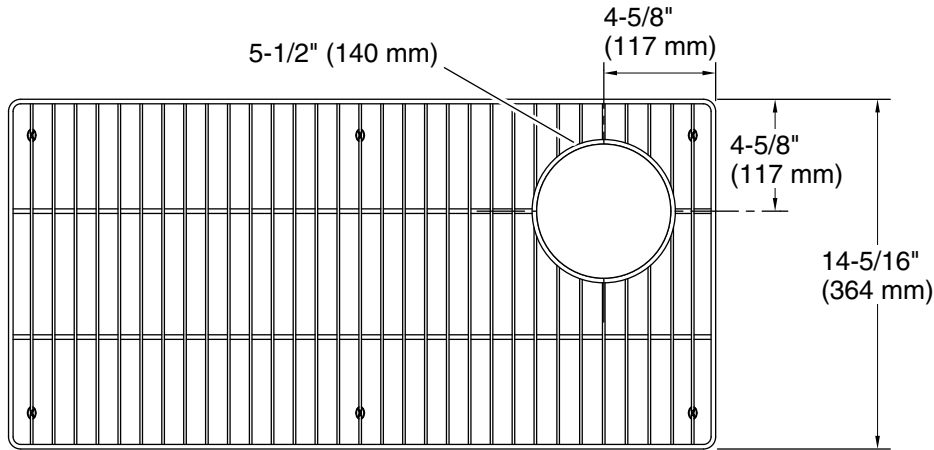

Technical Information

All product dimensions are nominal.

Material: Stainless Steel

Notes

Install this product according to the installation instructions.