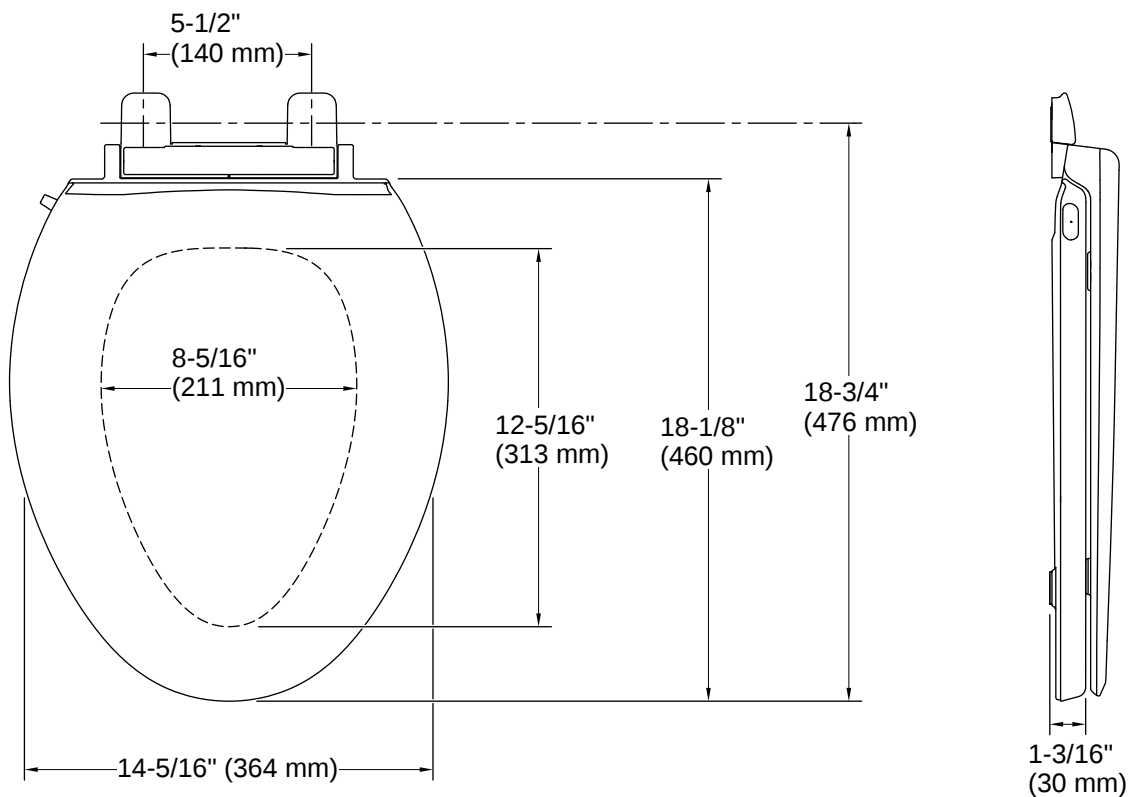

Installation Notes

Install this product according to the installation instructions.